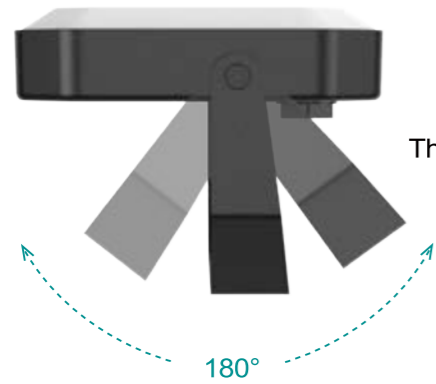

### Adjustable holder

The lamp holder can freely adjust the angle to 180°

Wall mounted

The lamp holder can freely adjust the angle to 180°

UL certified double insulated wire, three core 22AWG, each wire core is a multi strand wire composed of 17 pure copper wires, with excellent conductivity and flexibility