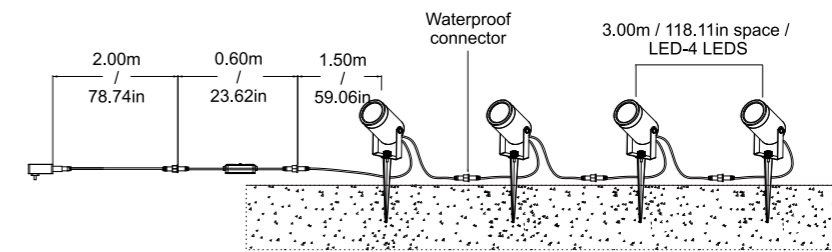

Dimensional Drawing of Product Installation&Wiring (m / inch)

4 packs one set

AC100-120V 50/60Hz American plug