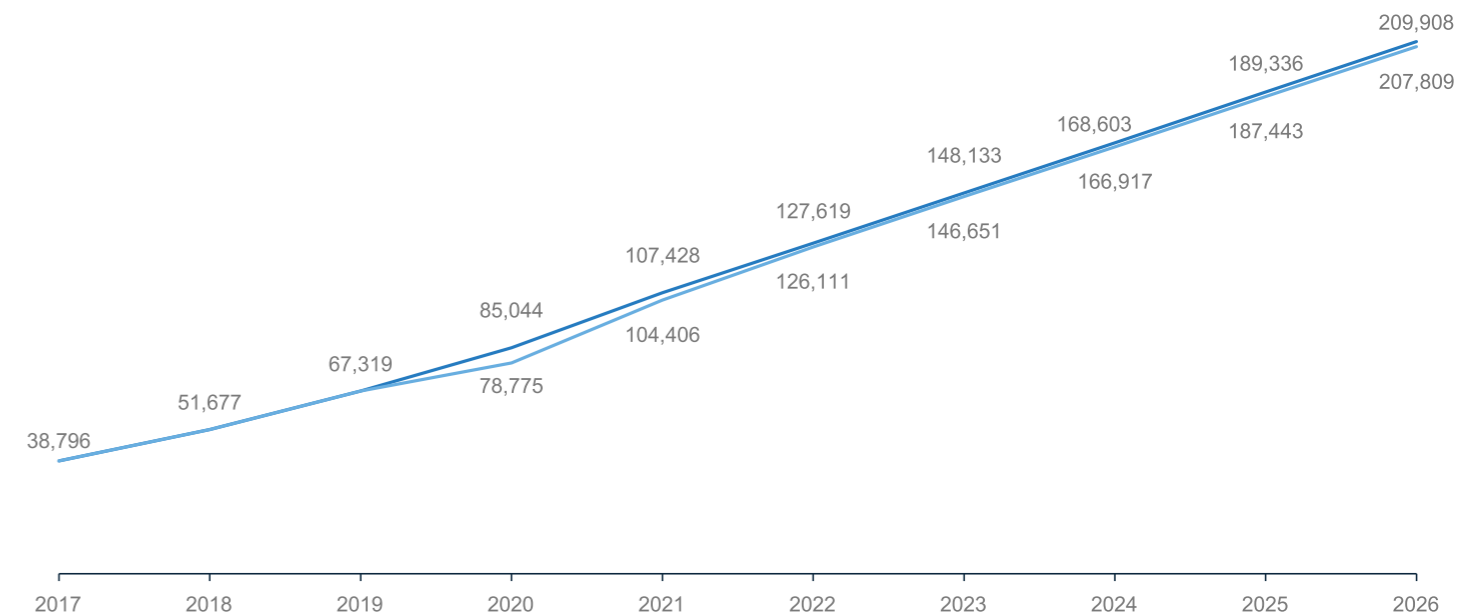

GLOBAL SMART LIGHTING MARKET

CAGR: 16%

Forecast of global smart lighting market share

50% Great market potential in Europe and America

Europe and America are one of the main markets for smart lighting, accounting for about 50% of the global market.

European consumers pay attention to the comfort of life and prefer humanism in lighting; American consumers pay attention to minimalism.

Global Smart Home revenue forecast in million US$

- Pre COVID19 - Post COVID19