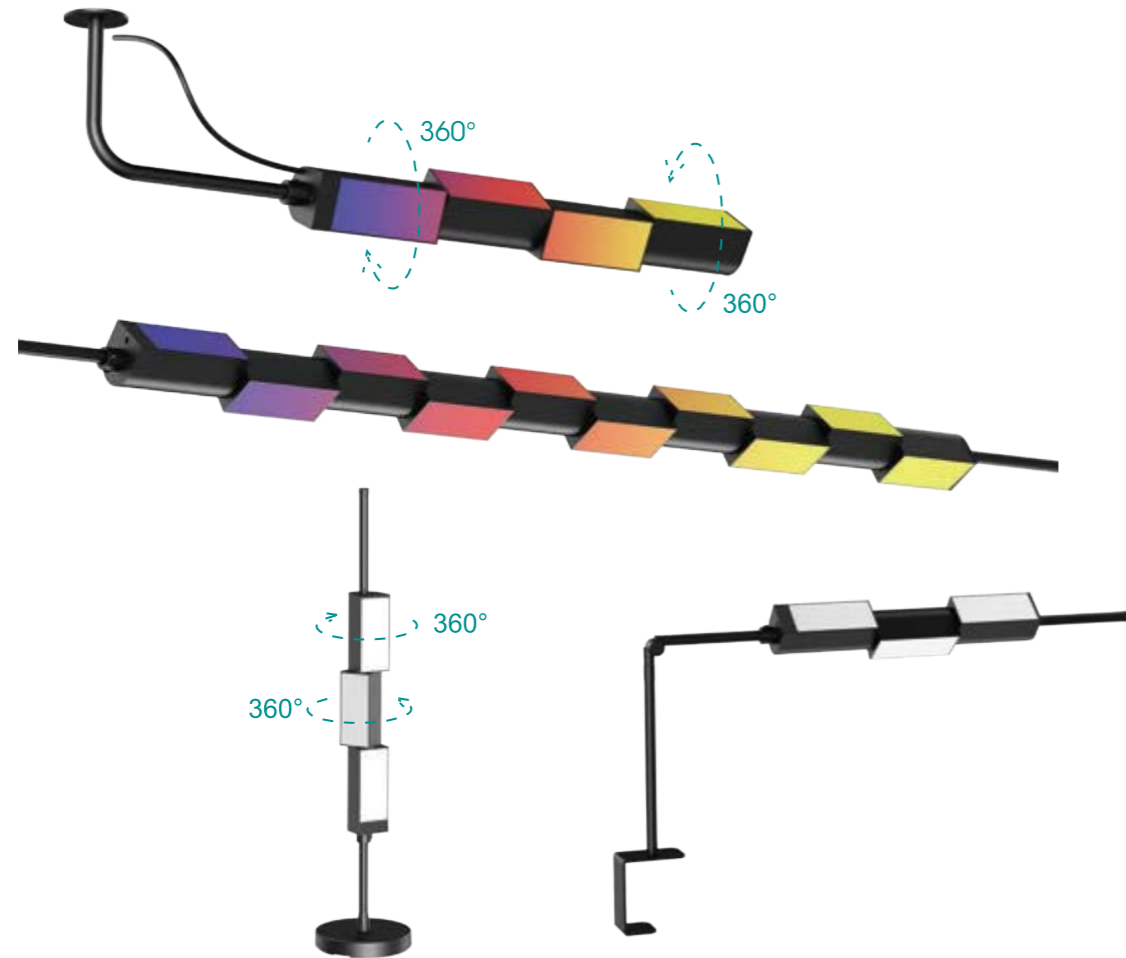

Each light module rotates 360° continuously around the pole axis, with freely adjustable light angles to fit diverse lighting layouts effortlessly.