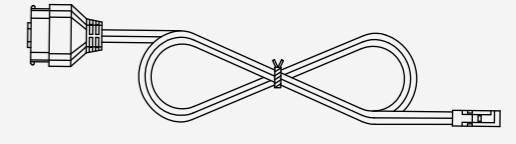

From the LED bar to 6 ways connector