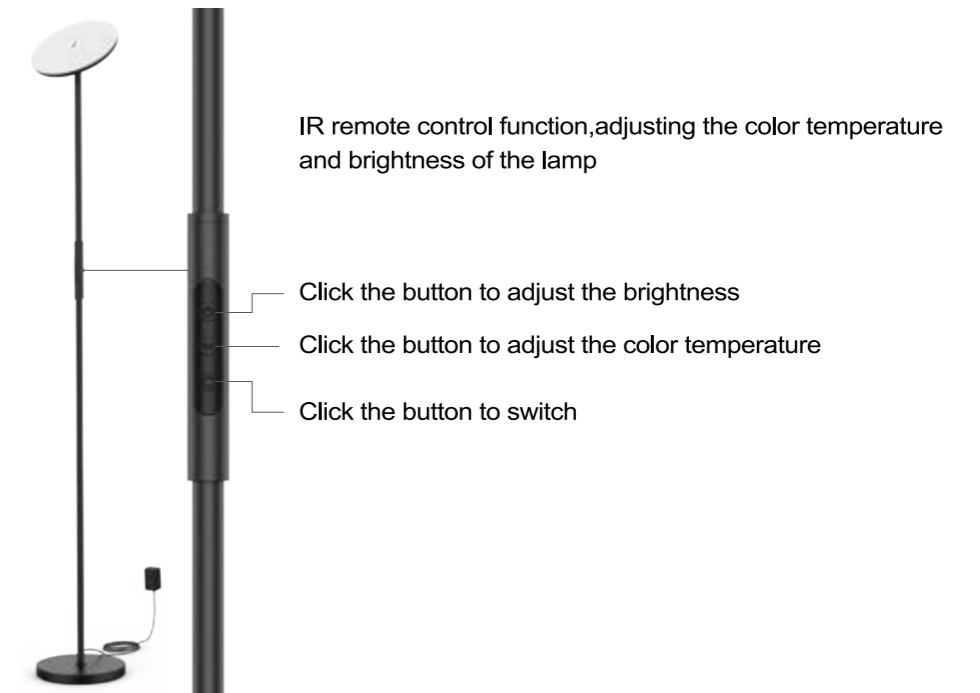

Features

Threaded connection structure, convenient installation, safe and reliable.

Product Model	SC-LDD-D250-AW-024-RECCT
Power	24W
Input voltage (V)	100-240V
Input power	24±10%W
Output DC voltage	24V
Working temperature	-10-40°C
Output current (A)	0.85
Error	±5%
CRI	CRI >80
Light efficiency (5028-5477K)	1600lm
Light efficiency (2725-2870K)	1500lm