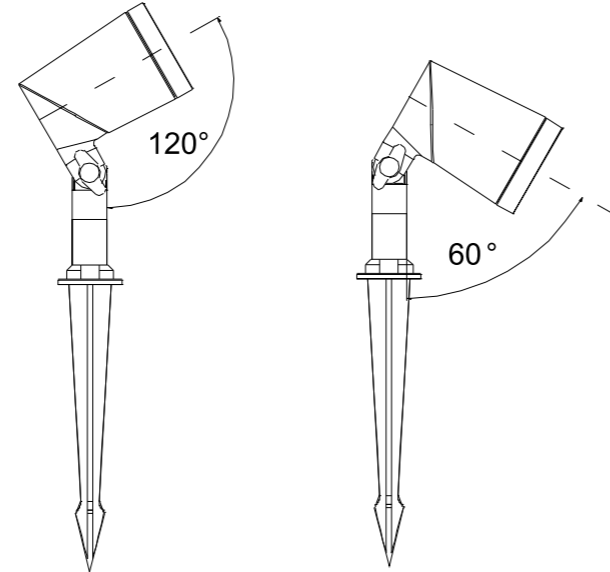

Dimensions (mm / inch)