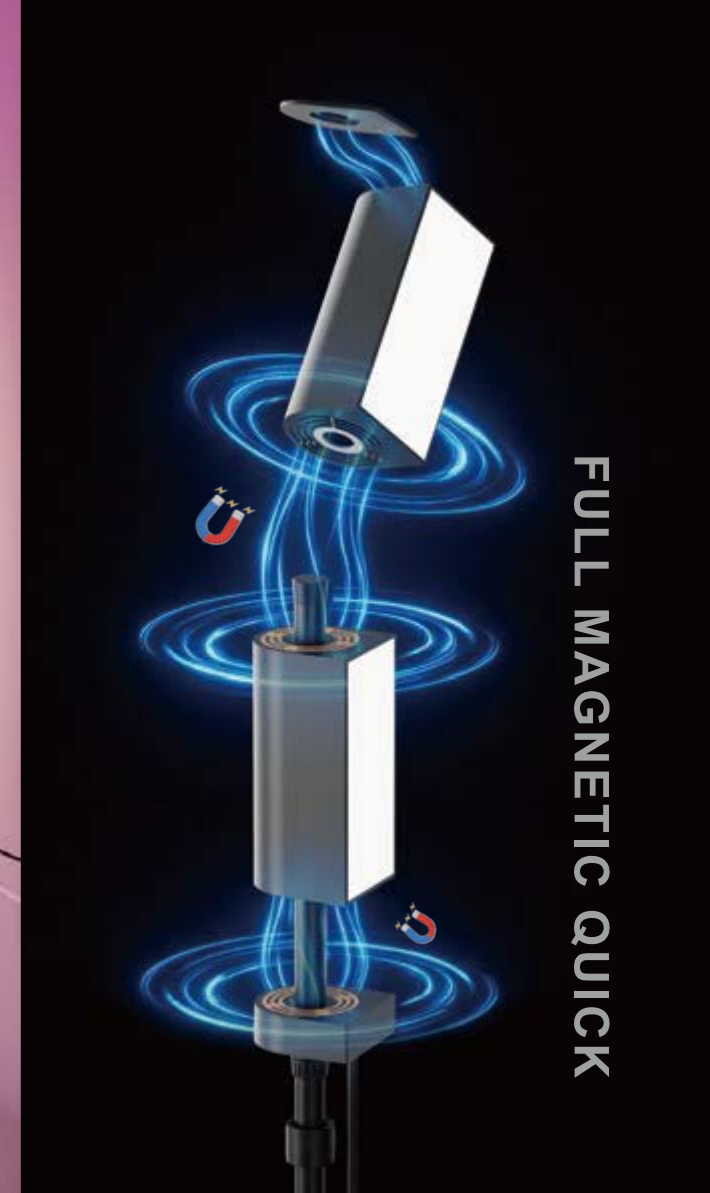

ONE LIGHT MULTIPLE SCENARIOS

The same light module fits wall-mounted, desktop, floor-standing and pendant brackets. Swap brackets to switch forms, cut down on redundant purchases and save space.