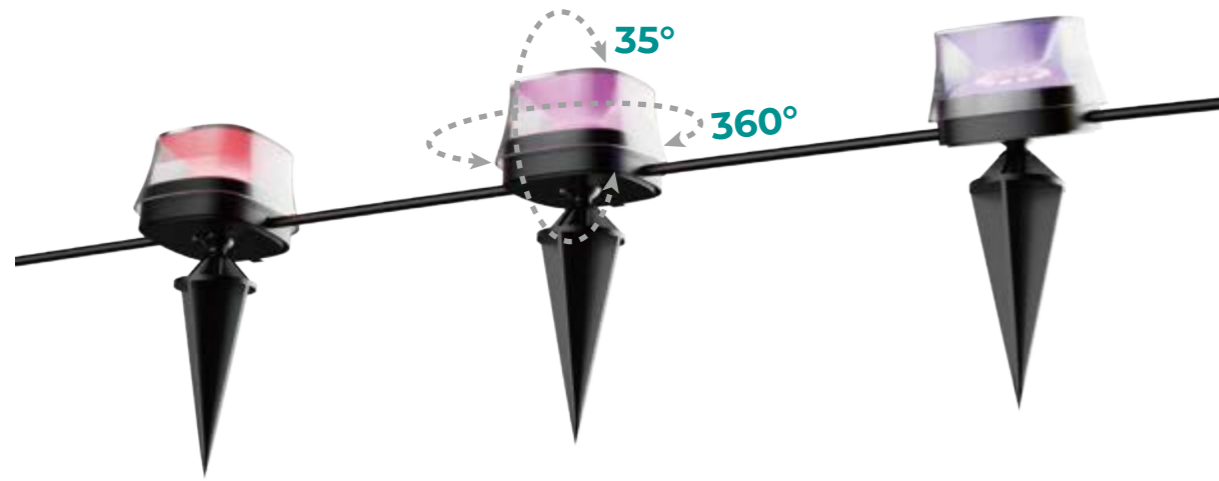

## Parameter

Model	SC-SPSL-12V-12W-IP65-RGBW-R01	SC-SPSL-12V-24W-IP65-RGBW-R01
Voltage	AC100-120V/60Hz	
Power(White light)	12W	24W
Power(RGBW)	4.5W	9W
Adapter	DC12V/1A	DC12V/2A
LED type	5050RGBW/LED	
Lamp holder (PCS)	15	30
Control mode	WiFi/Bluetooth + Button	
Voice function	Support Alexa and Google	

## Rotatable Ball-Head Spike

Unique ball-head ground spike design for easy assembly and disassembly between the spike and the luminaire. 360° free rotation at any angle.