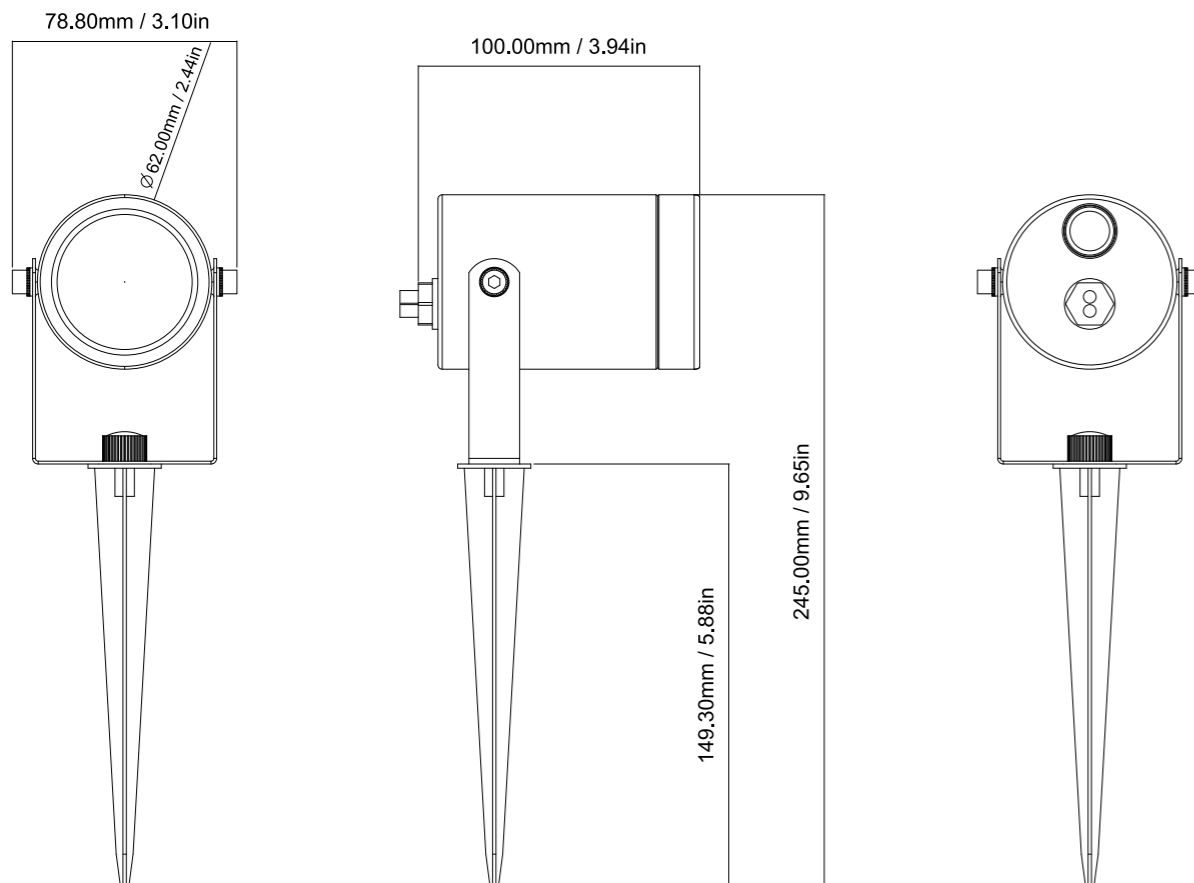

## V5 Dimension drawing of single lamp head (mm / inch)