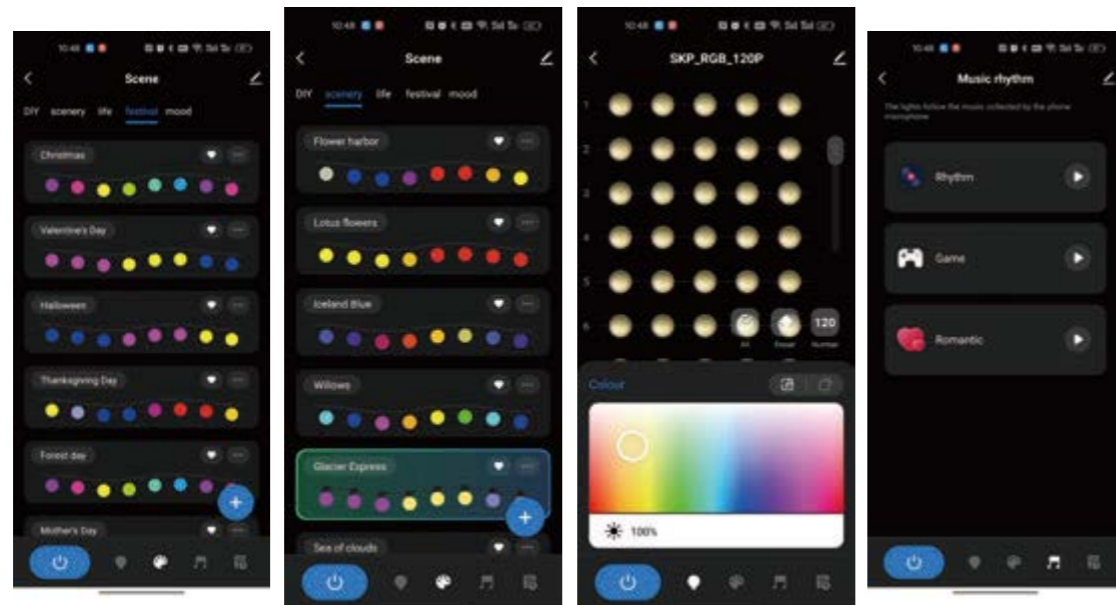

### Brightness Adjustable

1% Brightness

50% Brightness

100% Brightness

Dimming level, 1%-100% brightness adjustable

Note: Independent color temperature adjustable white light, can be used for outdoor lighting, brightness adjustable.

Download the APP to control the lights.  
A variety of intelligent dynamic switching modes.