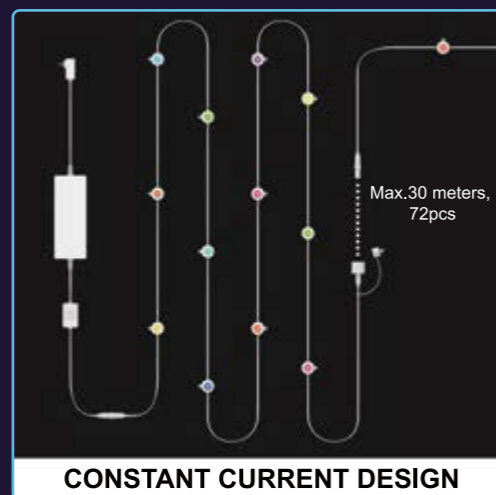

**Parameter**

Product model	SC-SWSL-018-A2-IP65 -RGBTW-01/02-30	SC-SWSL-036-A2-IP65 -RGBTW-01/02-60	SC-SWSL-048-A2-IP65 -RGBTW-01/02-90	SC-SWSL-060-A2-IP65 -RGBTW-01/02-120
CCT/Color	2700K 6500K Red Green Blue	2700K 6500K Red Green Blue	2700K 6500K Red Green Blue	2700K 6500K Red Green Blue
Power	16W 16W 16W 16W 16W	32W 32W 32W 32W 32W	45W 45W 45W 45W 45W	55W 55W 55W 55W 55W
Luminous flux	1140lm 1260lm	2280lm 2520lm	3195lm 3510lm	3905lm 4290lm
LED type	5050RGB+2835CW+2835WW			
Beam angle(°)	100°			
Adapter	24V/1.5A	24V/1.5A	24V/2A	24V/2.5A
Power supplier version	American plug AC100-120V/ European plug AC220-240V			
Lamp holder	30	60	90	120
Control mode	Wi-Fi control +Bluetooth + button			
IP rating	IP65			
Working temperature	-20 C -40 C			

# SMART PERMANENT OUTDOOR STRING LIGHTS

Good waterproof performance, IP65 waterproof grade.

Download the APP to control the lights.  
A variety of intelligent dynamic switching modes.

Model	Color	Power (W)	Light efficiency	Luminous flux (±10%)	Working temperature	LED type	Angle	Adapter	Lamp holder (PCS)	Control mode	Power supplier version
SC-SWSL-036-A2-IP65-RGBW-01-36	2700K	30W	45lm/W	1350lm				30V/1.2A	36		American plug AC100-120V
	Red	20W									
SC-SWSL-036-A2-IP65-RGBW-02-36	Green	20W						30V/1.2A	36		European plug AC220-240V
	Blue	20W									
SC-SWSL-072-A2-IP65-RGBW-01-72	2700K	55W	42lm/W	2300lm				30V/2.4A	72	Wi-Fi control+ Bluetooth+ button	American plug AC100-120V
	Red	36W									
SC-SWSL-072-A2-IP65-RGBW-02-72	Green	36W						30V/2.4A	72	Wi-Fi control+ Bluetooth+ button	European plug AC220-240V
	Blue	36W									
<b>Optional accessory</b>											
SC-SWSL-012-A2-IP65-RGBW-01-12	2700K	10W	45lm/W	450lm					12		
	Red	6.5W									
	Green	6.5W									
	Blue	6.5W									