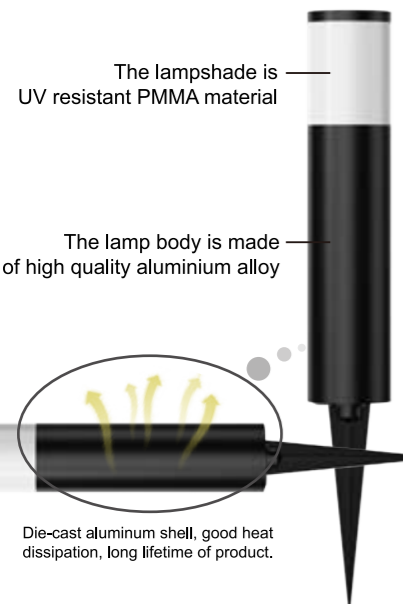

CONTROL MODE

TUYA WIFI+Bluetooth, support Alexa, google assistant remote control + controller.

PRODUCT COLLECTION

Dimension drawing of single lamp head (mm / inch)

Parameter

Model	Color	Power (W)	Light efficiency	luminous flux(±10%)	Working temperature	LED type	Angle	Adapter	Lamp holder (PCS)	Controlmode	Powersupplier version
SC-DCFL-023-AI-IP65-RGBTW-02-4	Mixed white	23W	12lm/W	280lm	-20℃~40℃	RGB3030/ 2200K3030/ 6500K3030	360°	24V/1A	4	Wi-Fi control +Bluetooth +button	American plug AC100-120V
	Cool white	22W	30lm/W	700lm							
	Warm White	22W	26lm/W	590lm							
	Red	15W	8.5lm/W	130lm							
	Green	15W	23lm/W	350lm							
	Blue	14.5w	4lm/W	68lm							
SC-DCFL-023-AW-IP65-RGBTW-02-4	Mixed white	23W	12lm/W	280lm							
	Cool white	22W	30lm/W	700lm							
	Warm White	22W	26lm/W	590lm							
	Red	15W	8.5lm/W	130lm							
	Green	15W	23lm/W	350lm							
	Blue	14.5w	4lm/W	68lm							
SC-DCFL-036-AI-IP65-RGBTW-02-6	Mixed white	36W	13lm/W	470lm	-20℃~40℃	RGB3030/ 2200K3030/ 6500K3030	360°	24V/1.5A	6	Wi-Fi control +Bluetooth +button	American plug AC100-120V
	Cool white	35W	33lm/W	1150lm							
	Warm White	35W	25lm/W	875lm							
	Red	18W	10lm/W	180lm							
	Green	18W	23lm/W	420lm							
	Blue	17w	5lm/W	85lm							
SC-DCFL-036-AW-IP65-RGBTW-02-6	Mixed white	36W	13lm/W	470lm							
	Cool white	35W	33lm/W	1150lm							
	Warm White	35W	25lm/W	875lm							
	Red	18W	10lm/W	180lm							
	Green	18W	23lm/W	420lm							
	Blue	17w	5lm/W	85lm