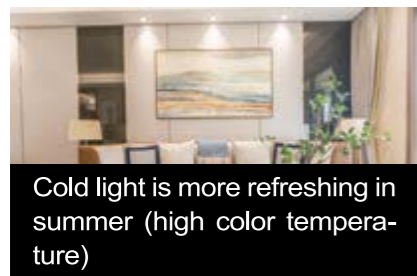

Warm light for more warmth in winter (low color temperature)

CCT ADJUSTMENT

Depth adjustment of color temperature

Move your finger to switch between cold light and warm light (0-100%).

Cold light is more refreshing in summer (high color temperature)