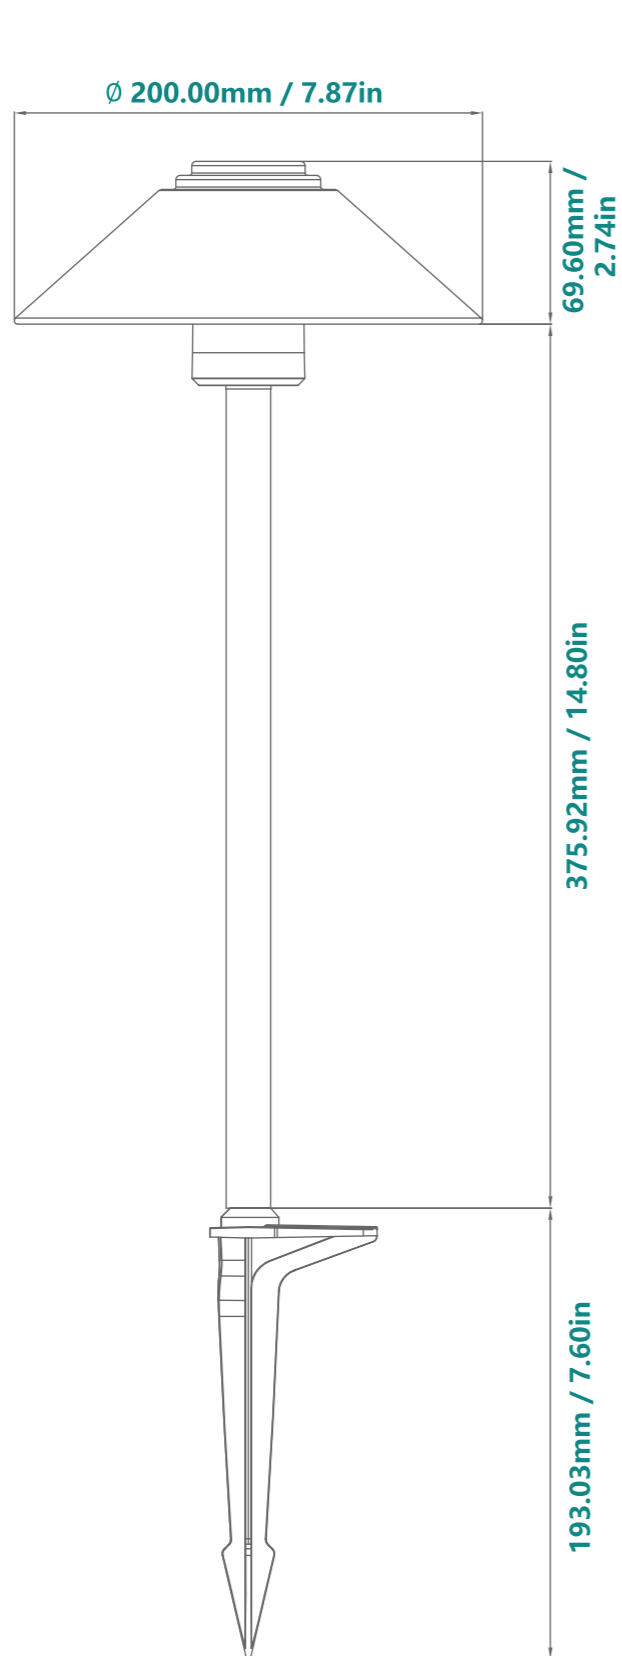

Dimensions (mm / inch)

Parameter

Model	Voltage	Power	CCT	Adapter	LED	Luminous flux	Control mode
V5 path light	100-240V/50-60Hz	R: 315mA@27V@4 lights G: 315mA@27V@4 lights B: 315mA@27V@4 lights white light : 700mA@27V@4 lights	2700K-6500K	27V 1.77A	2835 white light+3030RGB	80Lm(-10%)@red@4 lights 200Lm(-10%)@green@4 lights 25Lm(-10%)@blue@4 lights 700Lm(-10%)@2700K@4 lights 700Lm(-10%)@6500K@4 lights	Button+Bluetooth+wifi