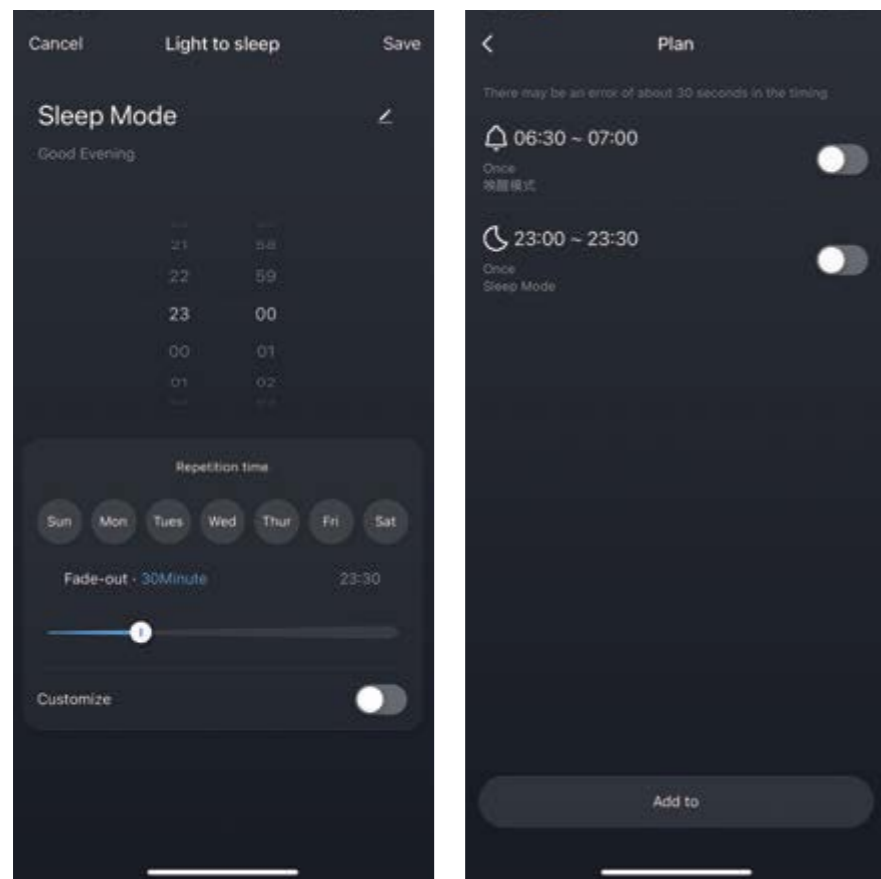

Light to fall asleep and wake up

At 08:30AM on weekdays, slowly turn on the light to wake up in the morning
At 10:00PM on weekdays, turn off the light slowly and fall asleep