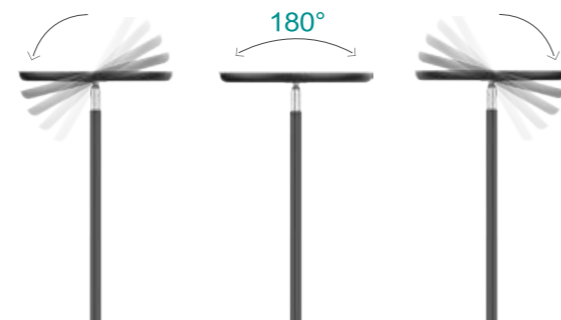

Floor Lamp 3CCT Dimming

The lamp holder can freely adjust the angle to 180°.

Frosted high transparent PS lampshade, high transmittance and uniform light