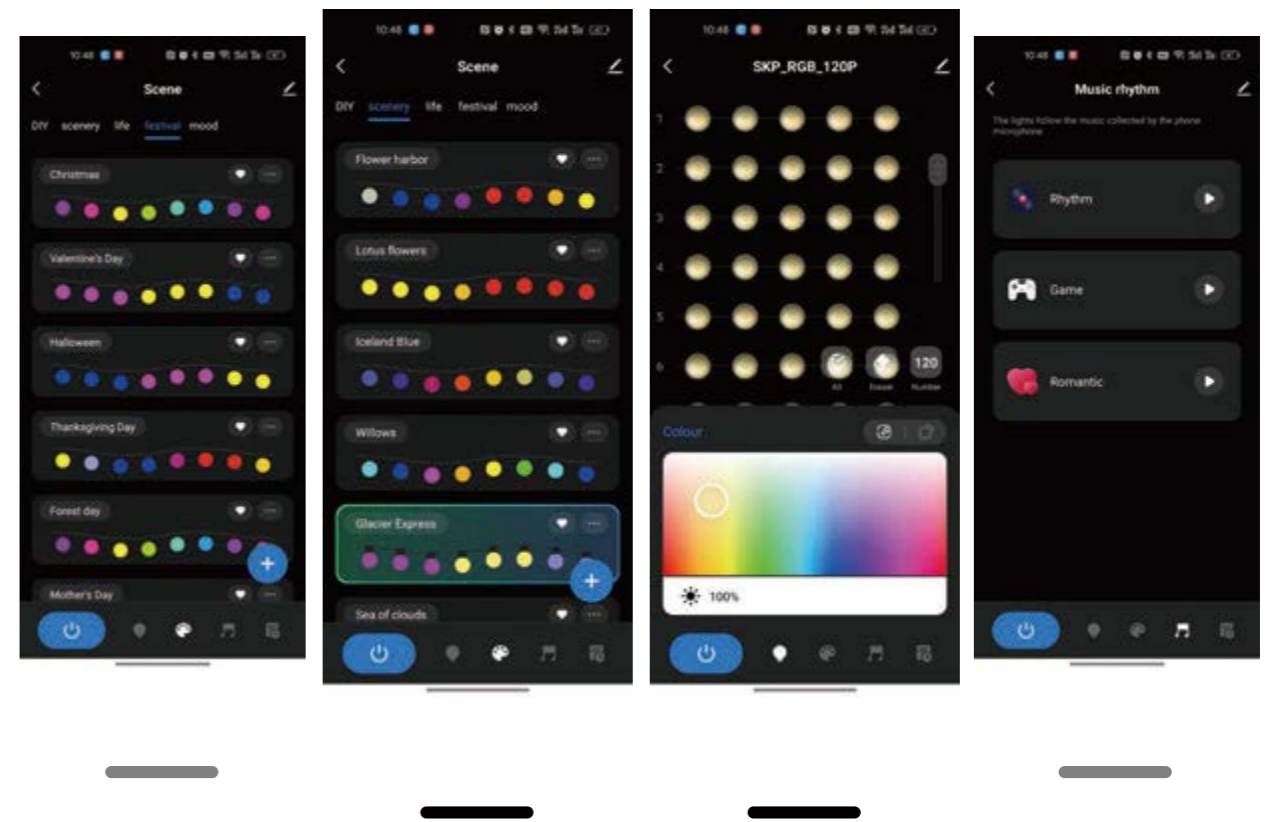

**Parameter**

Product model	SC-SWSL-018-A2-IP65 -RGBTW-01/02-30	SC-SWSL-036-A2-IP65 -RGBTW-01/02-60	SC-SWSL-048-A2-IP65 -RGBTW-01/02-90	SC-SWSL-060-A2-IP65 -RGBTW-01/02-120
CCT/Color	2700K 6500K Red Green Blue	2700K 6500K Red Green Blue	2700K 6500K Red Green Blue	2700K 6500K Red Green Blue
Power	16W 16W 16W 16W 16W	32W 32W 32W 32W 32W	45W 45W 45W 45W 45W	55W 55W 55W 55W 55W
Luminous flux	1140lm 1260lm	2280lm 2520lm	3195lm 3510lm	3905lm 4290lm
LED type	5050RGB+2835CW+2835WW			
Beam angle(°)	100°			
Adapter	24V/1.5A	24V/1.5A	24V/2A	24V/2.5A
Power supplier version	American plug AC100-120V/ European plug AC220-240V			
Lamp holder	30	60	90	120
Control mode	Wi-Fi control +Bluetooth + button			
IP rating	IP65			
Working temperature	-20 C -40 C			

# SMART PERMANENT OUTDOOR STRING LIGHTS

Good waterproof performance, IP65 waterproof grade.

Download the APP to control the lights.  
A variety of intelligent dynamic switching modes.

Model	Color	Power (W)	Light efficiency	Luminous flux (±10%)	Working temperature	LED type	Angle	Adapter	Lamp holder (PCS)	Control mode	Power supplier version
SC-SWSL-036-A2-IP65-RGBW-01-36	2700K	30W	45lm/W	1350lm				30V/1.2A	36		American plug AC100-120V
	Red	20W									
SC-SWSL-036-A2-IP65-RGBW-02-36	Green	20W						30V/1.2A	36		European plug AC220-240V
	Blue	20W									
SC-SWSL-072-A2-IP65-RGBW-01-72	2700K	55W	42lm/W	2300lm				30V/2.4A	72	Wi-Fi control+ Bluetooth+ button	American plug AC100-120V
	Red	36W									
SC-SWSL-072-A2-IP65-RGBW-02-72	Green	36W						30V/2.4A	72	Wi-Fi control+ Bluetooth+ button	European plug AC220-240V
	Blue	36W									
<b>Optional accessory</b>											
SC-SWSL-012-A2-IP65-RGBW-01-12	2700K	10W	45lm/W	450lm					12		
	Red	6.5W									
	Green	6.5W									
	Blue	6.5W									