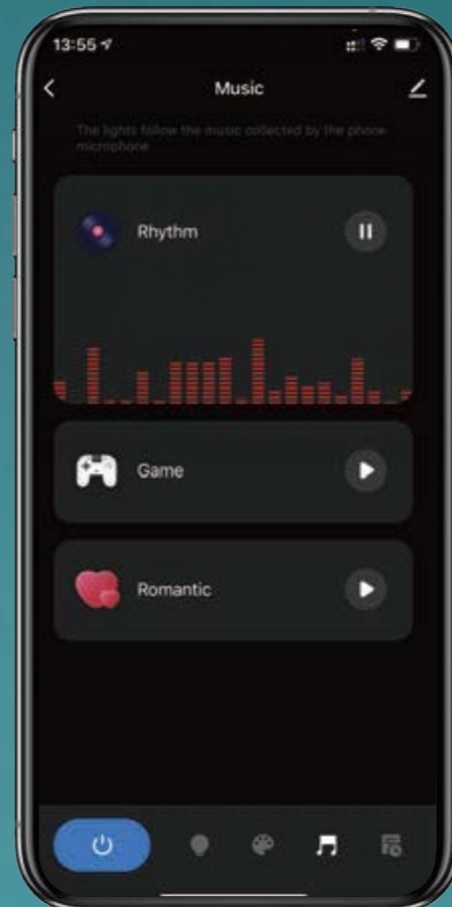

#### Highly playable

The trotting horse light effect with indoor and outdoor parties and festival celebrations.

Multiple default and custom dynamic profiles are available.

Apply color with ease and creativity Adjust light effects in sections

# POINT CONTROL SMUDGE FUNCTION

Move Your Fingers to Easily Paint the Light Like a Picture

## Light Dancing With Music, and the Exclusive Stage Shines for You

Supports external MIC music rhythm. The lighting intelligently synchronizes the music rhythm, and life is the stage.