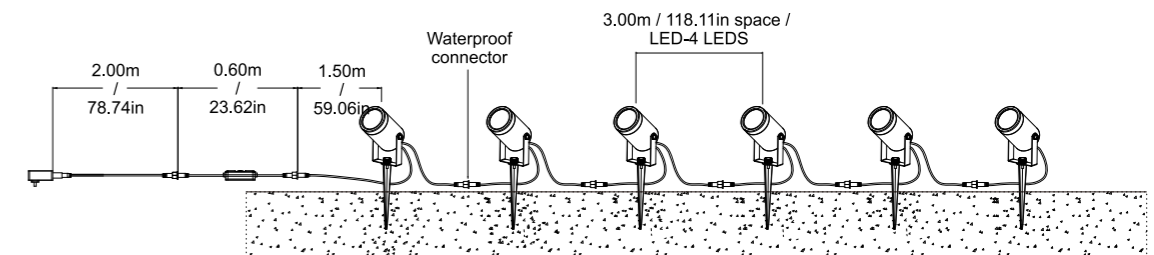

## Dimensional Drawing of Product Installation&Wiring (m / inch)

4 packs one set

AC100-120V 50/60Hz American plug

6 packs one set

AC100-120V 50/60Hz American plug