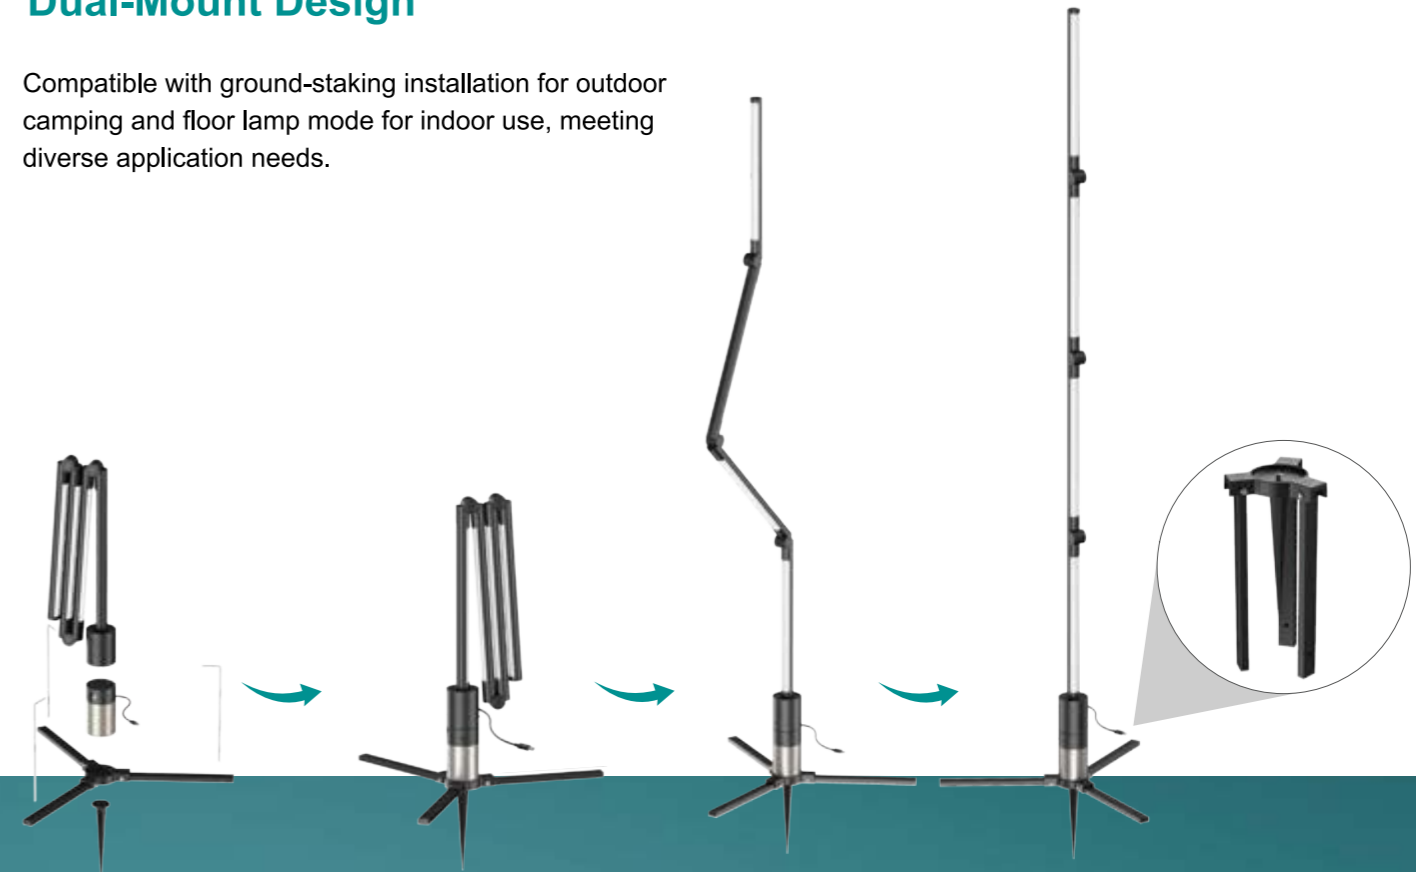

## Dual-Mount Design

Compatible with ground-staking installation for outdoor camping and floor lamp mode for indoor use, meeting diverse application needs.