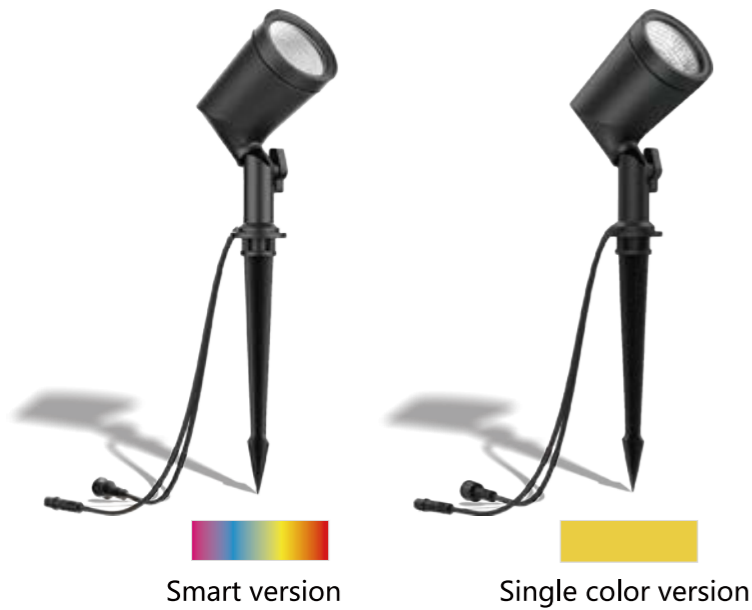

# SMART LANDSCAPE *LIGHT*

-V4 series

-  Tuya Smart APP
-  works with amazon alexa
-  works with Google Assistant

## Features

WiFi & Bluetooth dual-mode intelligent control lawn light,  
A variety of intelligent dynamic switching modes

Good waterproof design,  
waterproof grade IP65

The angle of the lamp head can be adjusted by  
hand-tightening the screw,  
The angular rotation range is 60 degrees