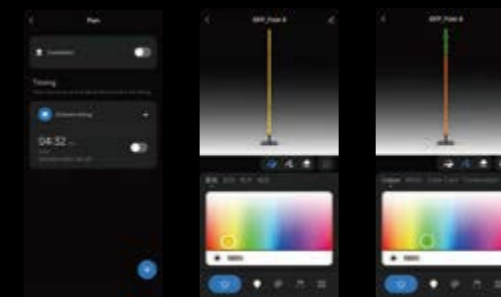

Control Mode

TUYA WIFI+Bluetooth, support Alexa, google assistant, remote control + controller