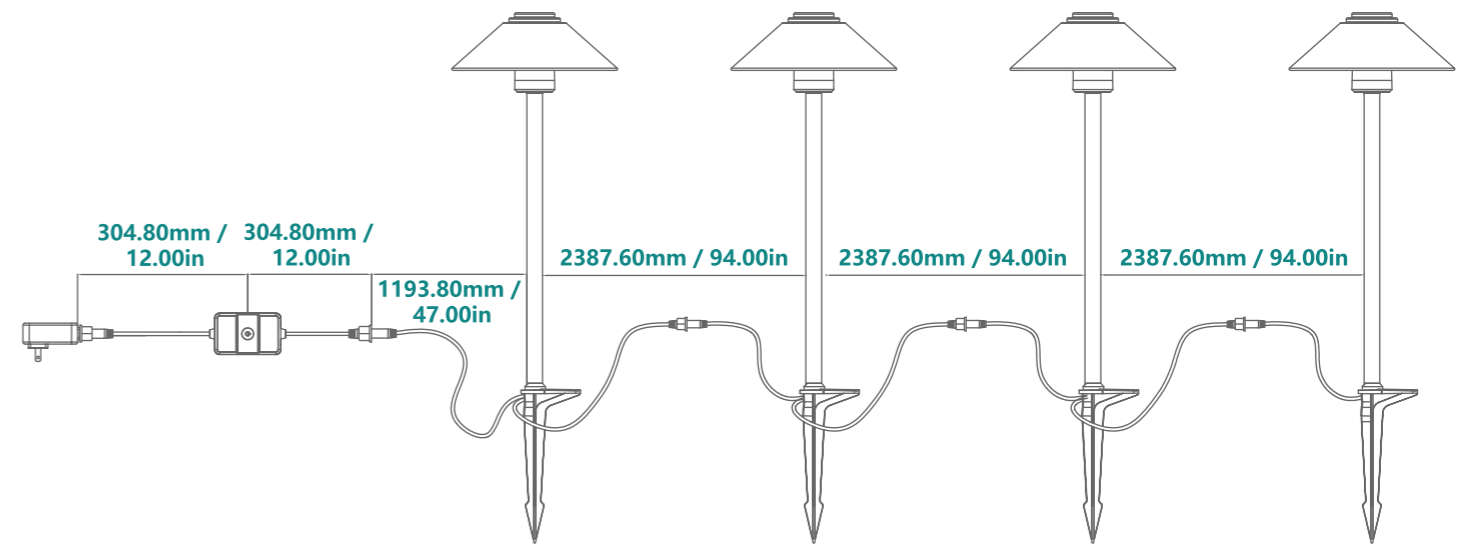

Dimensions (mm / inch)

Parameter

Model	Voltage	Power	CCT	Adapter	LED	Luminous flux	Control mode
V5 path light	100-240V/50-60Hz	R: 315mA@27V@4 lights G: 315mA@27V@4 lights B: 315mA@27V@4 lights white light : 700mA@27V@4 lights	2700K-6500K	27V 1.77A	2835 white light+3030RGB	80Lm(-10%)@red@4 lights 200Lm(-10%)@green@4 lights 25Lm(-10%)@blue@4 lights 700Lm(-10%)@2700K@4 lights 700Lm(-10%)@6500K@4 lights	Button+Bluetooth+wifi