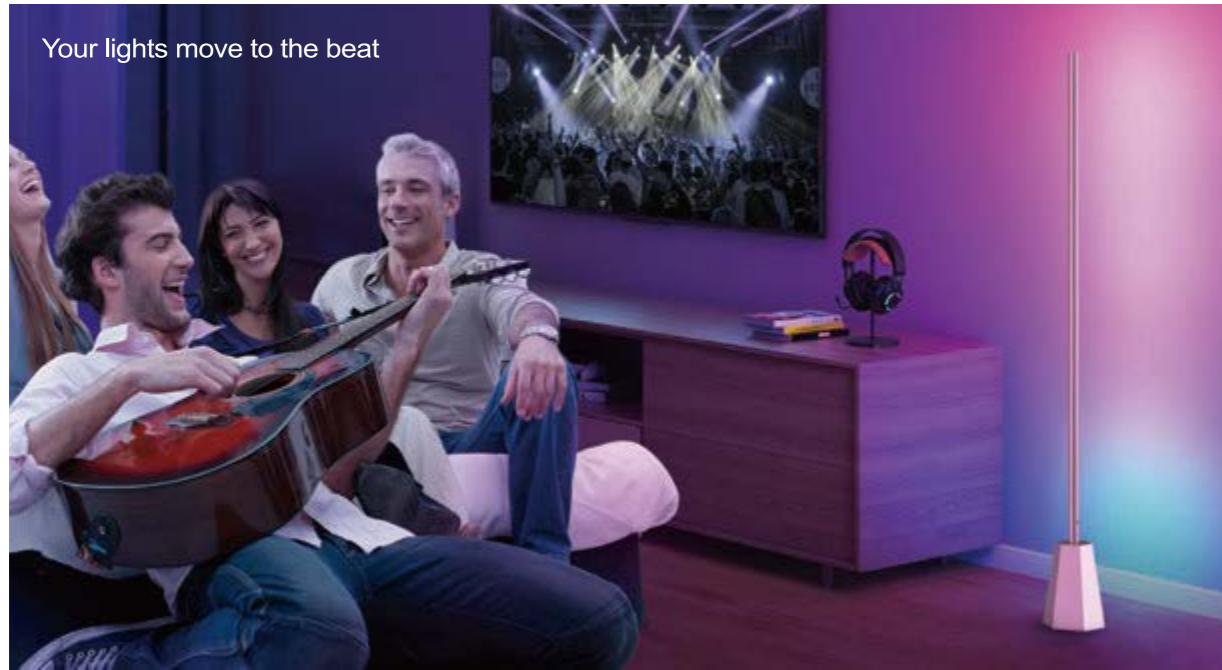

Your lights move to the beat

DIY Design of Lamps

DIY design of lamps allows users to easily assemble products, while the packaging is compact and transport cost is reduced