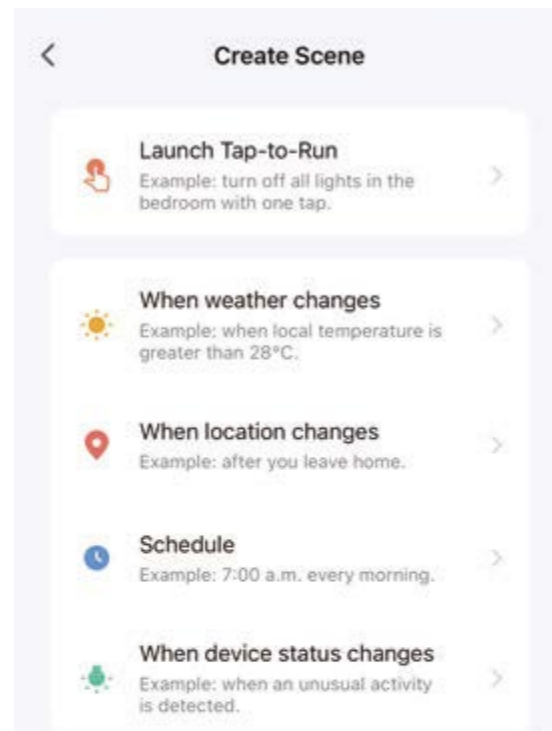

## Feel the light and shadow in the life

Different scene modes to relax and enrich life

# DEVICE LINKAGE

Interconnected smart lighting system

Smart linkage between multiple lights

Different lighting fixtures in living rooms, bedrooms, kitchens, courtyards, and other places to form an interconnected intelligent lighting system