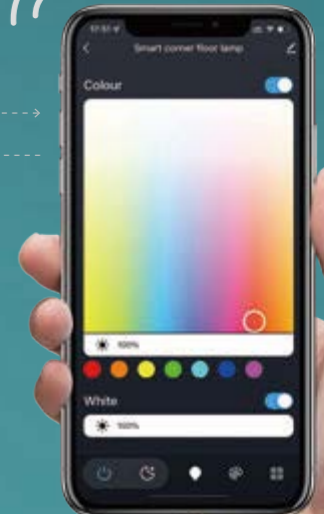

# SMART CORNER FLOOR LAMP

suitable for living room, room, hotel, bar, counter, coffee shop, study and other indoor places.

- Tuya Smart APP
- works with amazon alexa
- works with Google Assistant

## Smart Connection

Use Signcomplex APP to switch between various smart dynamic modes

Your lights move to the beat