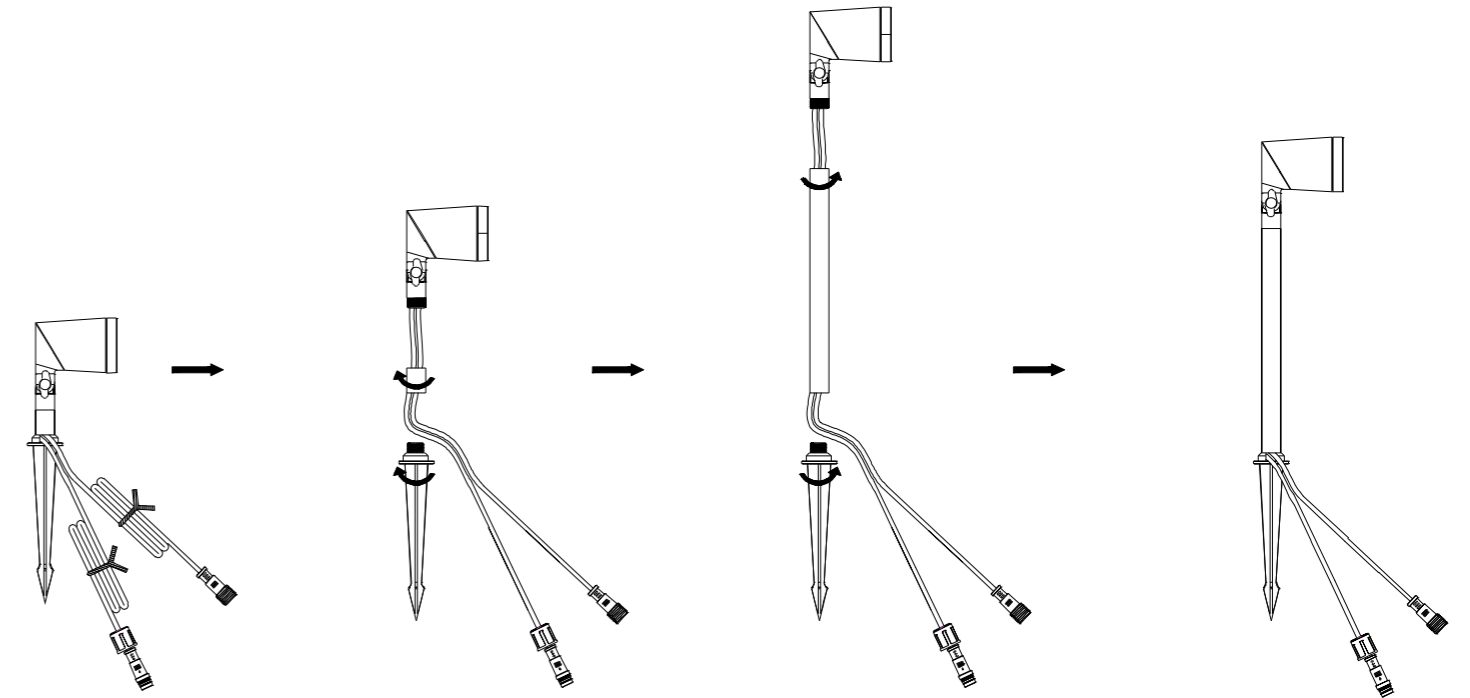

Installation method

Accessory Replacement

1. Untie the wrapping rope.

2. Unscrew the round tube and ground spike rod counterclockwise and pull out the round tube.

3. Thread the wire into the round tube and tighten the round tube and ground spike rod clockwise.

4. Replacement completed.

Parameter

Model	Name	Power	LED type	LED quantity	CRI	Luminous flux of each head in warm white color	Working temperature	Input voltage	Mode	Control mode
SC-DCLL-012-A1-IP44-WW-2-04	Single color version 2 packs	12W	SMD2835	8PCS white	>80	500LM	-20°C - 40°C	100-120V AC 50/60Hz	1 static states	Non
SC-DCLL-024-A1-IP44-WW-4-04	Single color version 4 packs	24W								
SC-DCLL-036-A1-IP44-WW-6-04	Single color version 6 packs	36W								
SC-DCLL-036-A1-IP44-WW-8-04	Single color version 8 packs	36W	SMD2835 +RGB3030	1PCS white/ 6PCS RGB	>80	450LM	-20°C - 40°C	100-120V AC 50/60Hz	8 static states	WIFI control + Bluetooth + Manual
SC-WFFL-024-A1-IP65-RGBW-4-04	Smart version 4 packs	24W								
SC-WFFL-036-A1-IP65-RGBW-6-04	Smart version 6 packs	36W								
SC-WFFL-036-A1-IP65-RGBW-8-04	Smart version 8 packs	36W