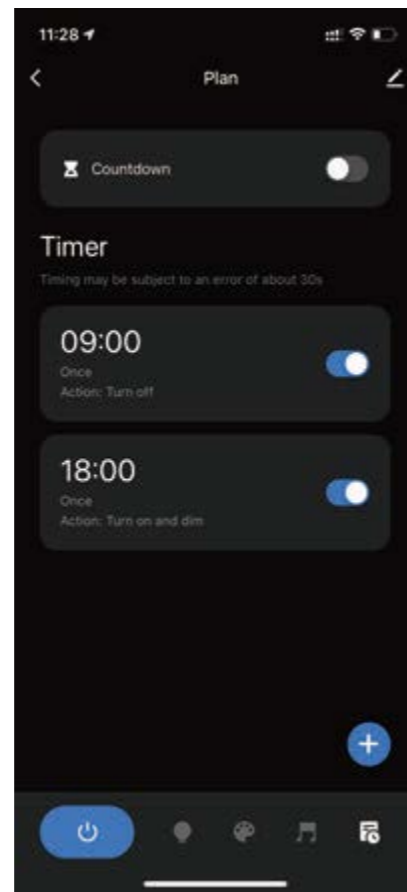

TIME FUNCTION TIMING & COUNTDOWN

Convenient and energy-saving life

Intelligent timing

After a tired day's work
There is always a lamp waiting for
you to go home

Intelligent countdown

Every minute counts
No need to turn off the lights when you
are in a hurry

09:00 AM
Light off after leaving for work

06:00 PM
Light on when you get home
and have a rest