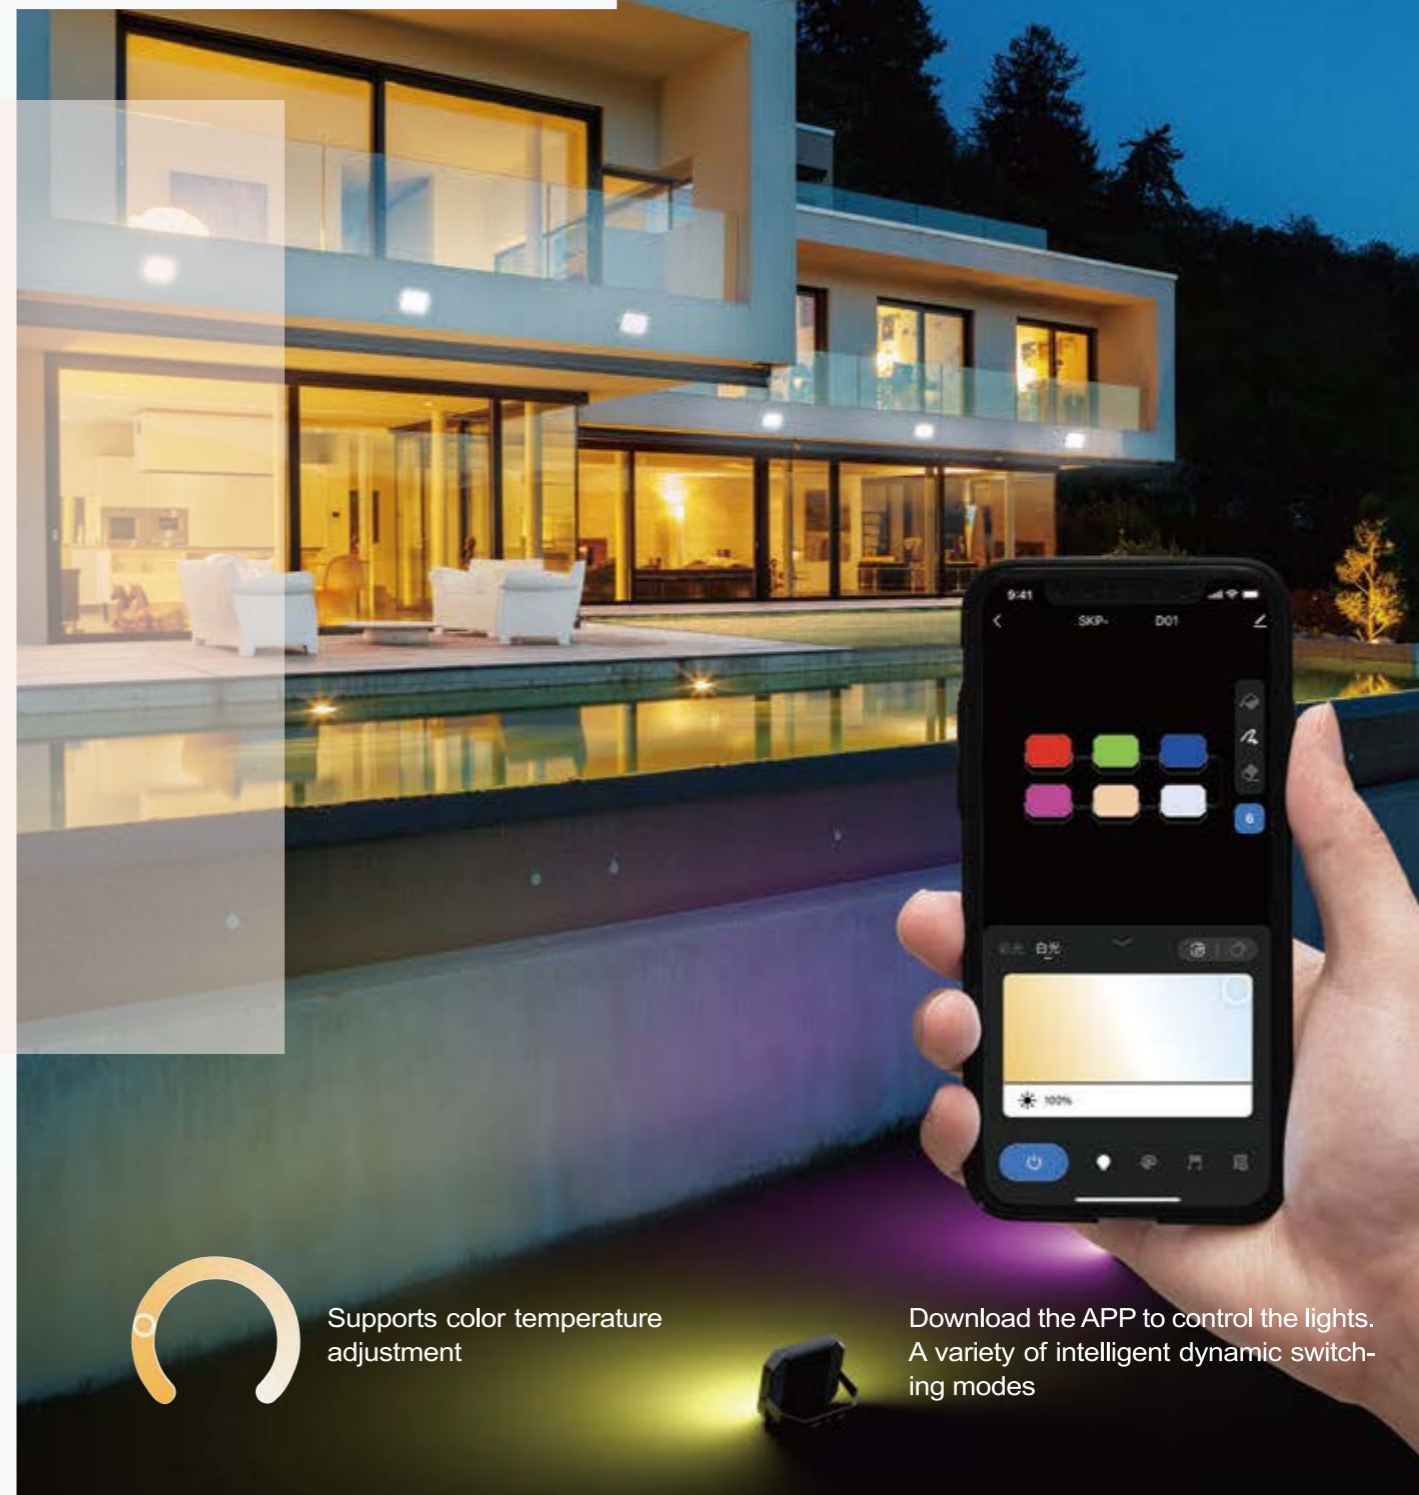

## Smart Connection

PRODUCT COLLECTION

Can be used for ambient rendering and lighting of outdoor courtyards, eaves, walls, microstructures, trees, etc.

Supports color temperature adjustment

Download the APP to control the lights. A variety of intelligent dynamic switching modes