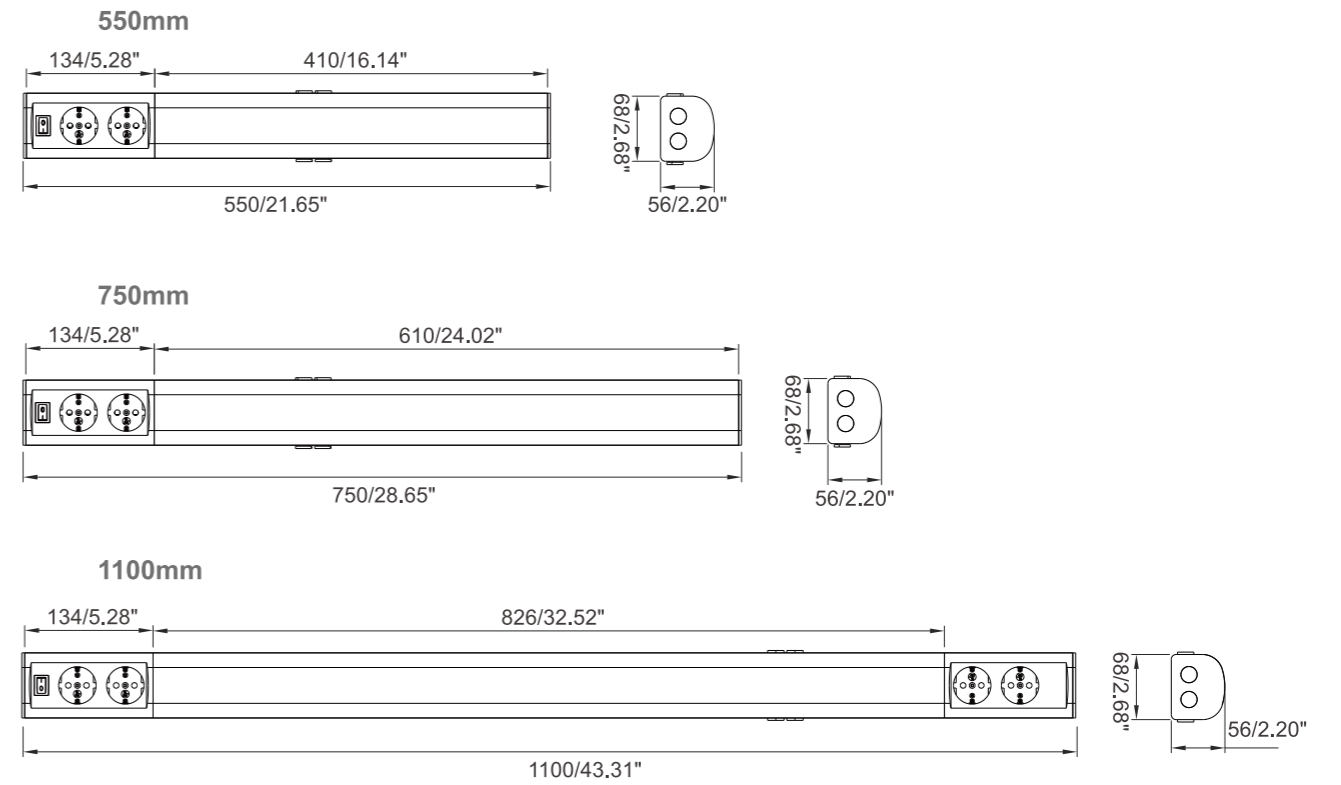

Dimensions (mm /inch)

Parameter

Size	550mm	750mm	1100mm
CCT		3000K/4000K	
Luminous flux	800Lm	1200Lm	1500Lm
Power	8W	11W	14W
CRI		Ra>80	
LED type		SMD 2835	
Beam angle		120°	
Voltage		AC220-240V 50/60Hz	
IP rating		IP20	
Socket specification		EU Standard	
Lens difuser		Opalized Plastic	
Working temperature		-10 - 40°C