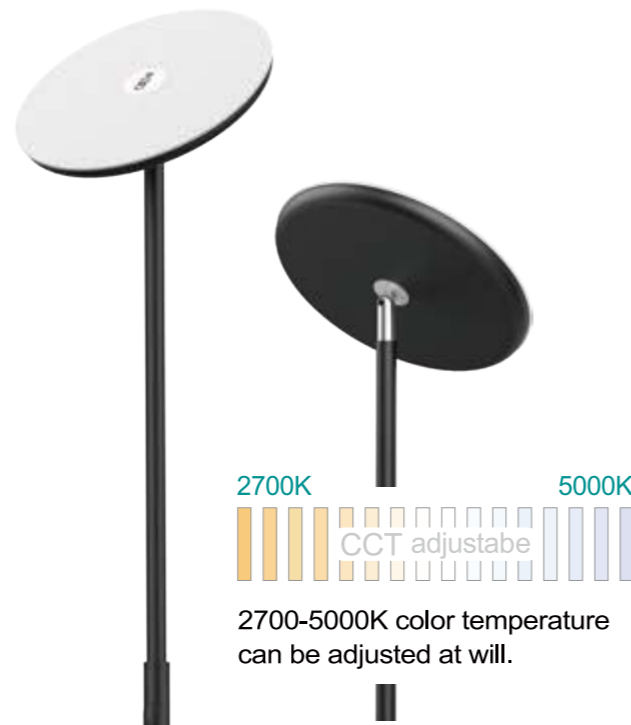

Floor Lamp 3CCT Dimming

The lamp holder can freely adjust the angle to 180°.

Frosted high transparent PS lampshade, high transmittance and uniform light