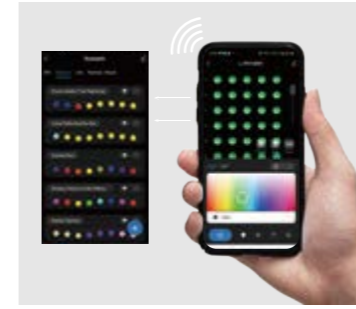

Multiple intelligent dynamic switching modes

RGB/RGBTW LED design, various intelligent dynamic switching modes, can provide a wonderful atmosphere feeling and 16 million customized colors.