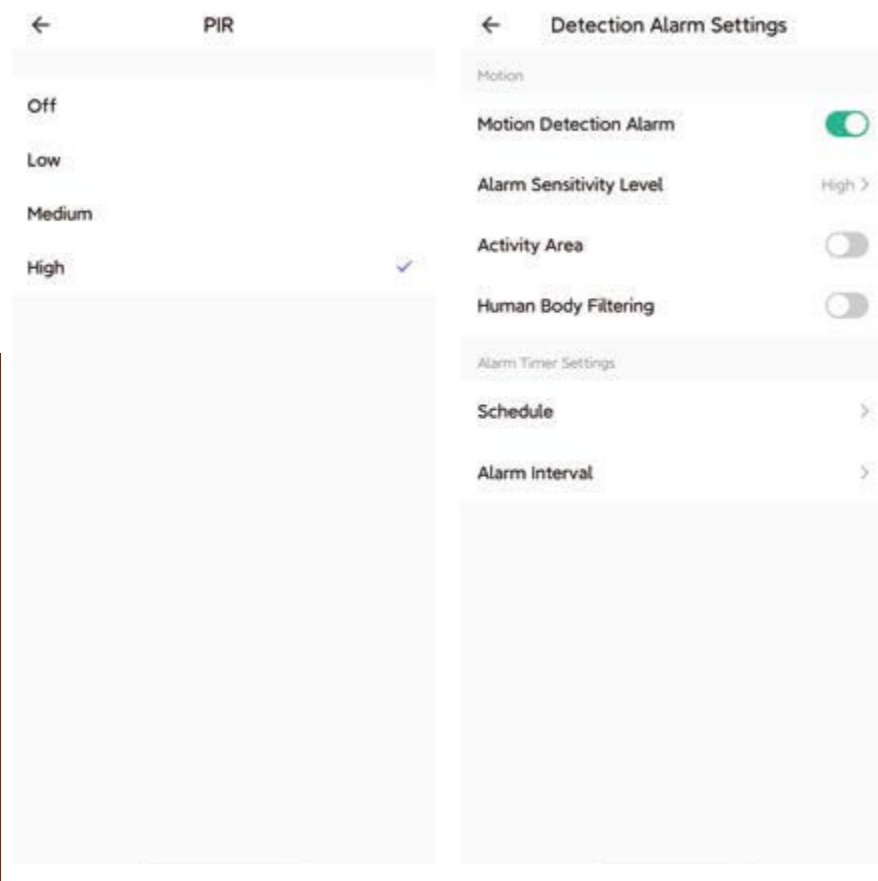

# DEVICE LINKAGE

Interconnected smart lighting system

Smart linkage between multiple lights

Different lighting fixtures in living rooms, bedrooms, kitchens, courtyards, and other places to form an interconnected intelligent lighting system

### Scene automation:

The light is on when the human body sensor detects a person passing by; After 30s, the light is off automatically

### Security automation:

When the camera finds someone, the light in the home flashes red to alarm