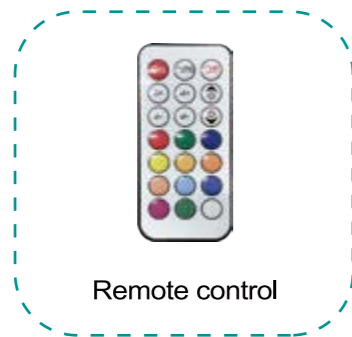

REMOTE CONTROL

Various remote control methods, anytime and anywhere to adjust the lighting