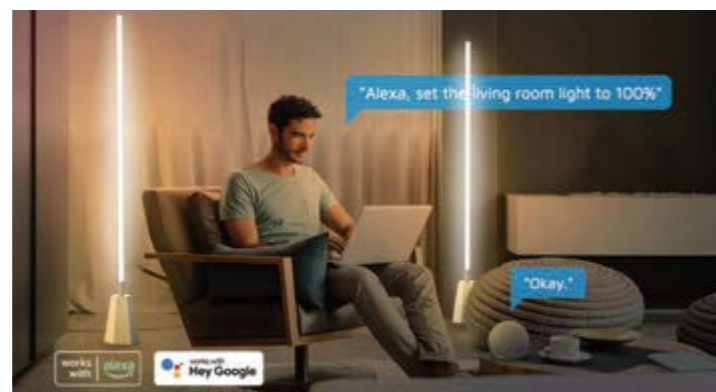

White light, can work as reading light