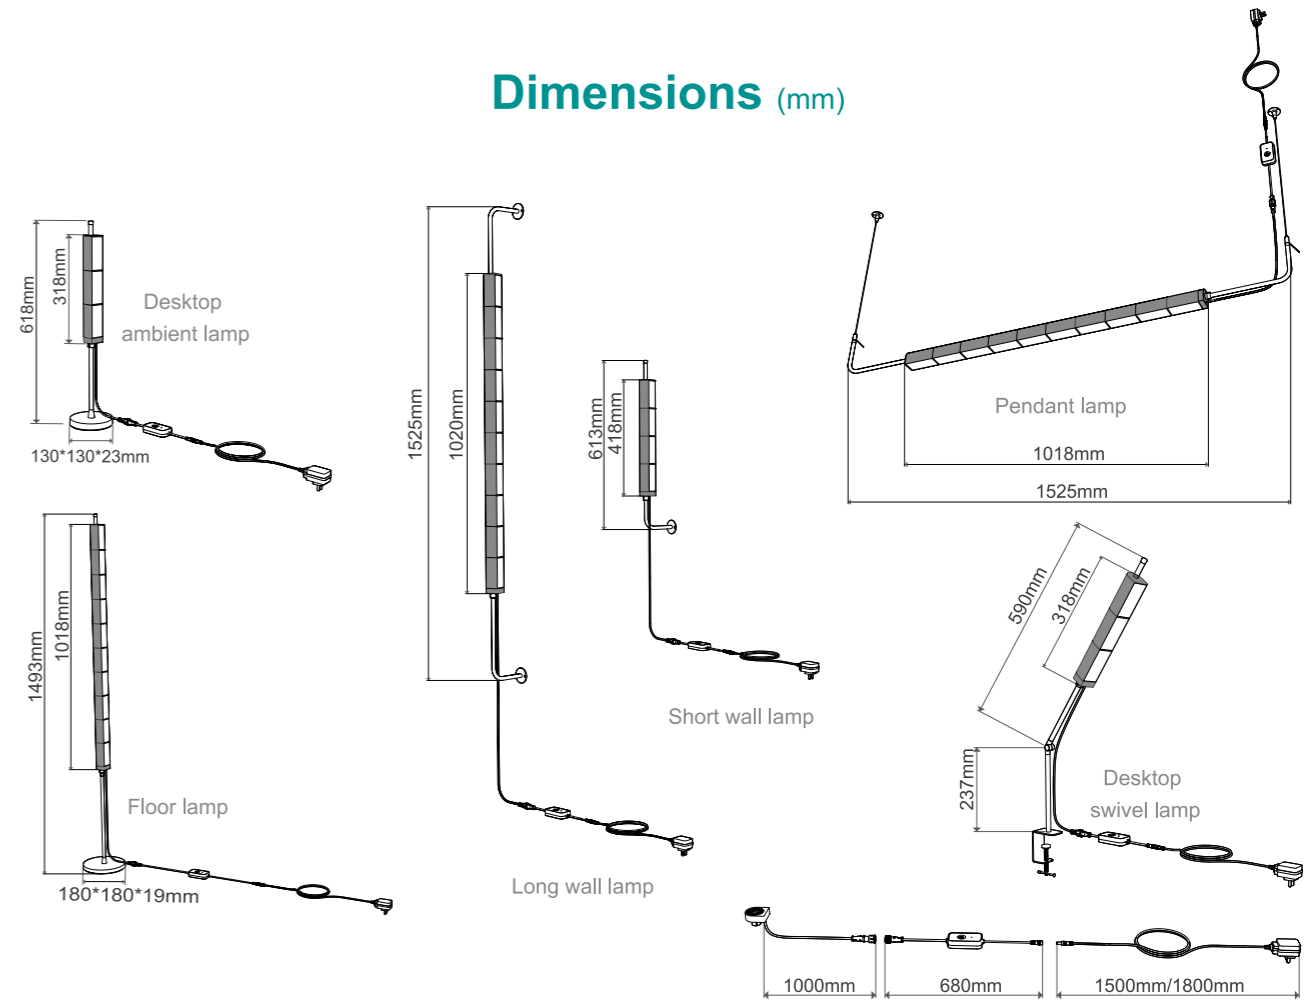

The charging base features a locking mechanism for freely adjusting the lamp module's height on the pole.

## Dimensions (mm)