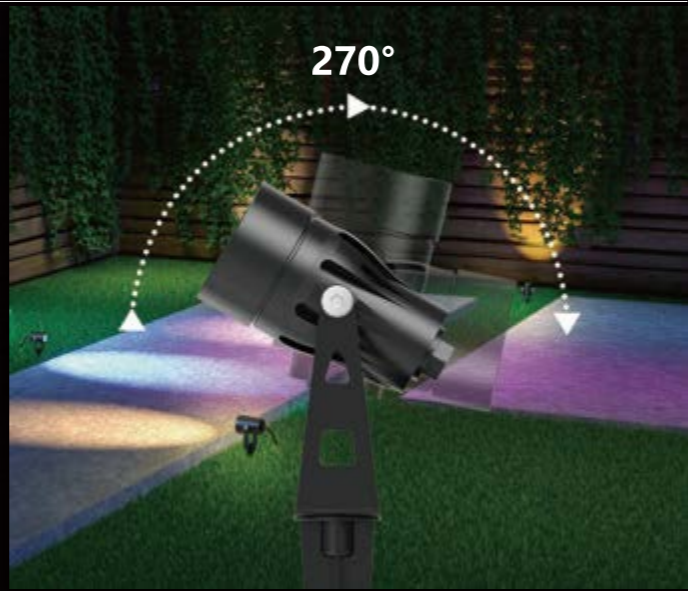

# LIGHT WITH SPIKE

RGBIC+cool white+warm white

Alexa, turn on the smart pathway lights

OK~

Tuya Smart APP	RoHS	ETL	CR ≥80
works with amazon alexa	IP 65	Warranty 2 years	
works with Google Assistant			

Die-cast aluminum shell, good heat dissipation

270° rotatable angle