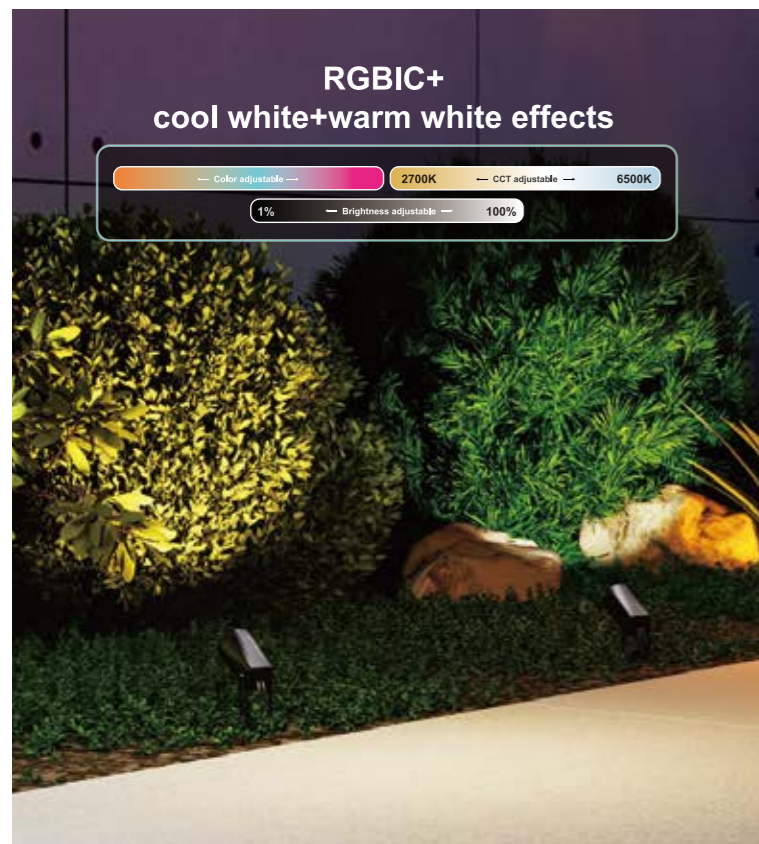

CONTROL MODE

Smart APP Control / Smart Voice Control / Remote Control

Dimensions (mm / feet)

Parameter

Product model	SC-WFFL-024-A1/A2/A3/A4-IP44-RGBTW-4-10	SC-WFFL-027-A1/A2/A3/A4-IP44-RGBTW-6-10
Brightness level	High brightness	
Lamp holder(PCS)	4 heads	6 heads
LED type	RGB3030+LED5050	
Color	RGBIC+cool white+warm white	
Power(W±10%)	20W	27W
Luminous flux	1200Lm	1600Lm
Ra	80	
Adapter	American Plug: AC100-120V UK Plug/ EU Plug/ AU Plug: AC220-240V	
Waterproof rating	IP65	
Working temperature	-20 C~40 C	
Control mode	Wi-Fi&Bluetooth + Button + Remote Control