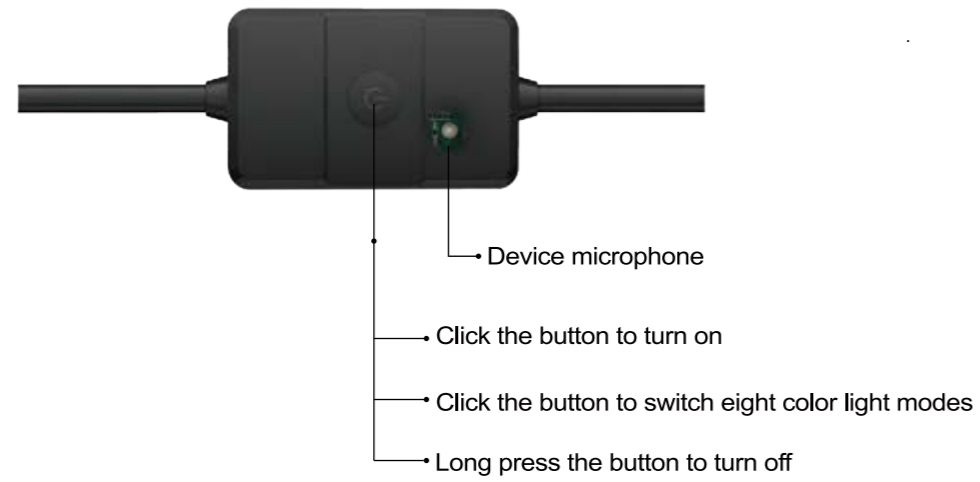

One set with 12/15 bulbs, the interval between lamps is 3.28 Feet / 1Meter

Dimensions

Parameter

Model	SC-SPSL-10W-5V-RGB-R03	SC-SPSL-5W-5V-RGB-R04	SC-SPSL-12W-5V-RGB-R03	SC-SPSL-12W-5V-RGB-R04
Voltage	100-240V/50-60Hz	220-240V/50Hz	100-240V/50-60Hz	220-240V/50Hz
Power(White light)	10W		12W	
Adapter	5V 2A			
LED type	5050RGB			
S14 bulbs	12		15	
Control mode	Button+Bluetooth+WIFI			
Power supplier version	American plug	European plug	American plug	European plug