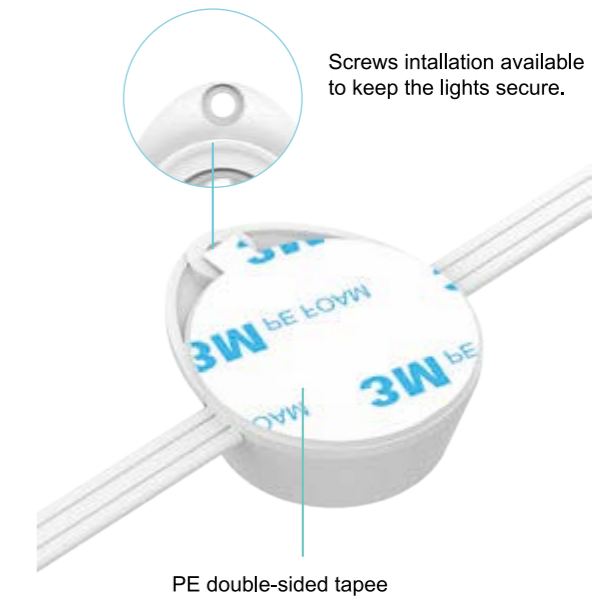

### Dual Installation Fixation Method

Uses screws and adhesive tape for stable installation, ensuring long-term durability on rough outdoor surfaces.

Screws intallation available to keep the lights secure.