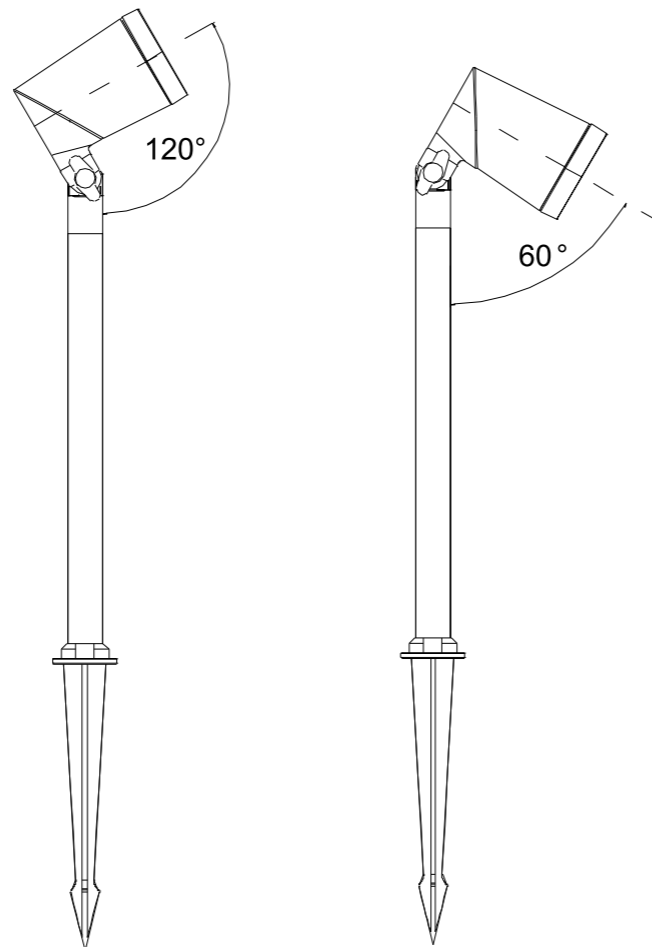

Dimensions (mm / inch)