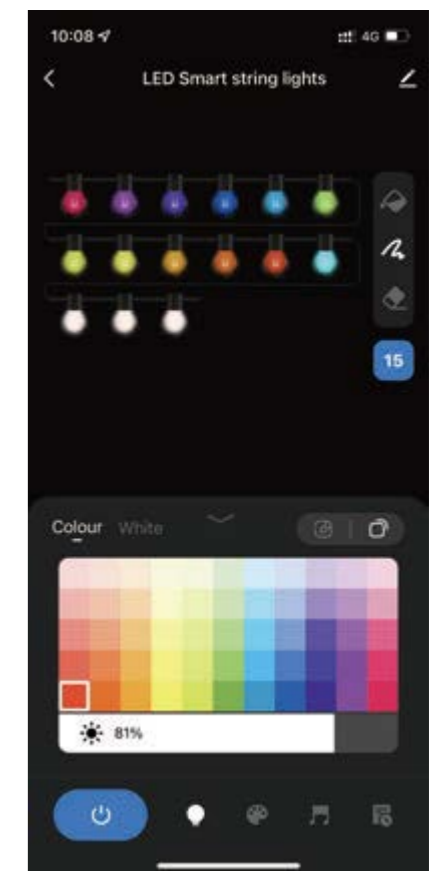

Dynamic Cool Trotting Horse Light Effect Boosts

The Partyatmosphere

Highly playable

The trotting horse light effect with indoor and outdoor parties and festival celebrations.

Multiple default and custom dynamic profiles are available.

Apply color with ease and creativity Adjust light effects in sections

POINT CONTROL SMUDGE FUNCTION

Move Your Fingers to Easily Paint the Light Like a Picture

Light Dancing With Music, and the Exclusive Stage Shines for You

Supports external MIC music rhythm. The lighting intelligently synchronizes the music rhythm, and life is the stage.