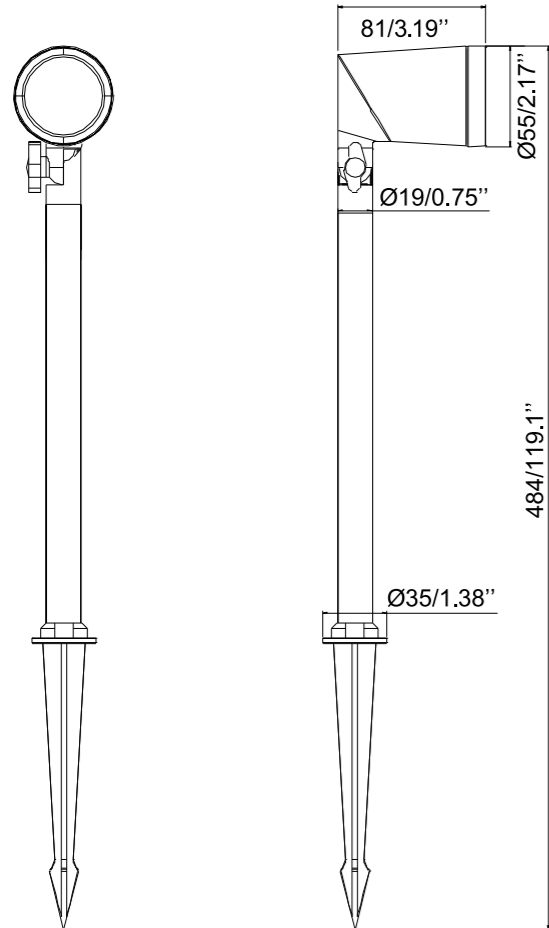

Dimensions (mm / inch)