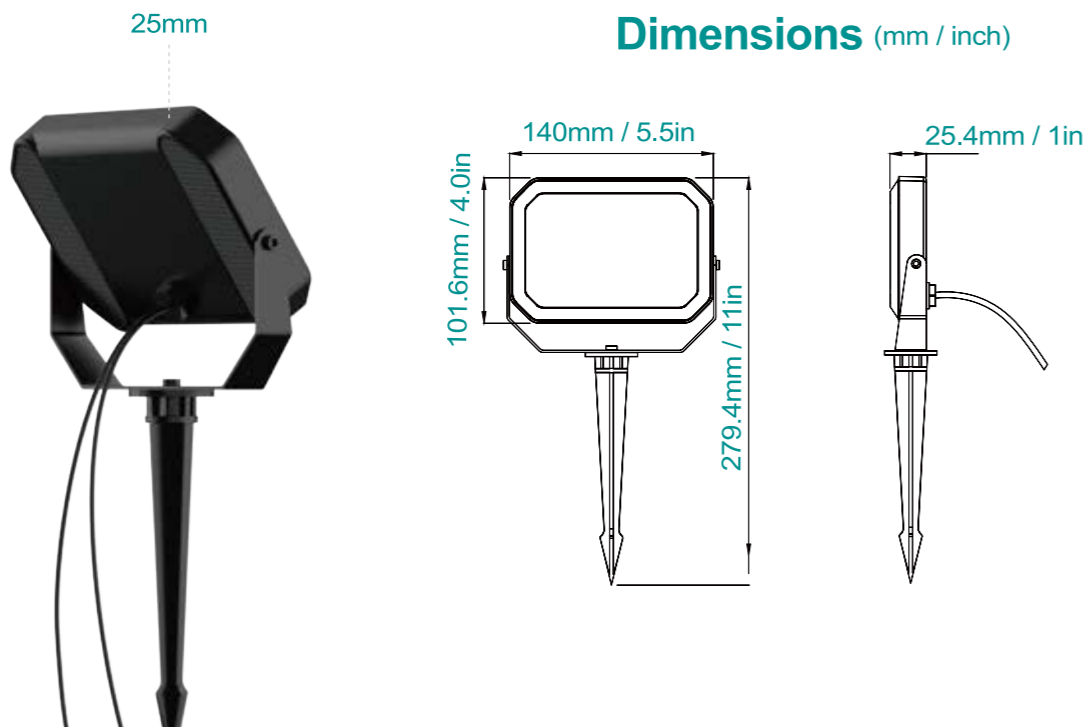

Dimensions (mm / inch)

Product Model	Power (±10%)	Color	LED type	Power of single LED (±10%)	Luminous flux of single LED (±10%)	Luminous flux of whole lamp in white light (±10%)
SC-SPFL-24V-IP65-01RGBTW-4	20W	2700K	21PCS 2835	5.0W	350lm	1500lm
		6500K	21PCS 2835	5.0W	420lm	1700lm
SC-SPFL-24V-IP65-02RGBTW-4		RGB	14PCS 5050	5.0W		
SC-SPFL-24V-IP65-01RGBTW-6	24W		21PCS 2835	4.0W	280lm	1700lm
			21PCS 2835	4.0W	340lm	2000lm
SC-SPFL-24V-IP65-02RGBTW-6			14PCS 5050	4.0W		

Powerful Wi-Fi module, lawn light can be connected with mobile phone through Wi-Fi

- Click once to switch the mode
- Click twice to turn off/on the light
- Long press for 5 seconds and red light flashing to enter the network connection mode

Product Model	CRI	Working temperature	Mode	Control mode	Power supplier version
SC-SPFL-24V-IP65-01RGBTW-4	80	-20°C-45°C	4 dynamic states	Wi-Fi control + Bluetooth + button	American plug AC100-120V
SC-SPFL-24V-IP65-02RGBTW-4	80				European plug AC220-240V
SC-SPFL-24V-IP65-01RGBTW-6	80	-20°C-45°C	6 dynamic states	Wi-Fi control + Bluetooth + button	American plug AC100-120V
SC-SPFL-24V-IP65-02RGBTW-6	80				European plug AC220-240V