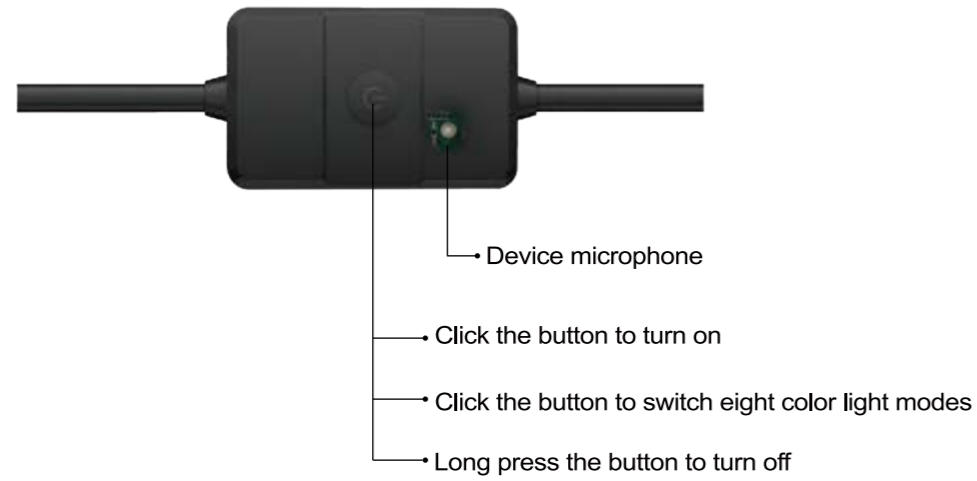

One set with 15/30 bulbs, the interval between lamps is 3.28 Feet / 1Meter

Dimensions

Model	SC-SPSL-12V-12W -IP65-RGBW-R03	SC-SPSL-12V-12W -IP65-RGBW-R04	SC-SPSL-12V-24W -IP65-RGBW-R03	SC-SPSL-12V-24W -IP65-RGBW-R04
Voltage	220-240VAC/50Hz			
Power (white light)	12W	12W	24W	24W
Power (RGBW)	4.5W		9W	
Adapter	DC12V/1A		DC12V/2A	
LED type	3535RGB+2835W		3535RGB+2835W	
Lamp holder (PCS)	15		30	
Control mode	WiFi/Bluetooth + Button		WiFi/Bluetooth + Button	
Voice function	Support Alexa and Google		Support Alexa and Google