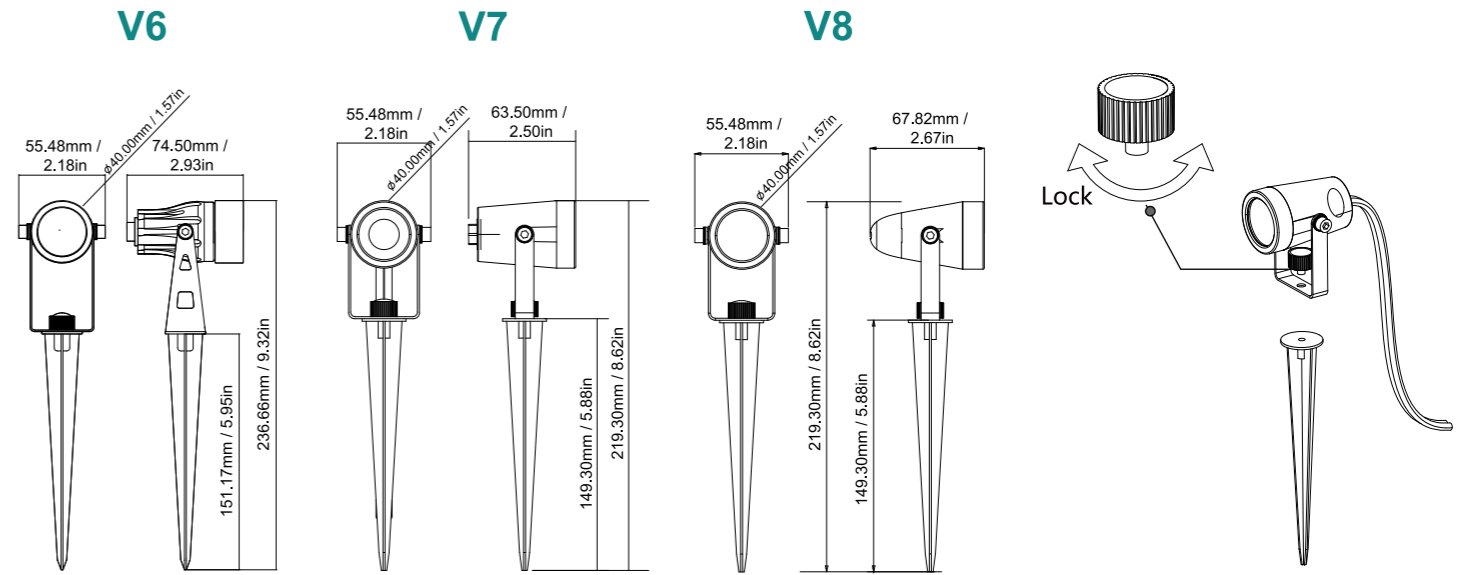

## V6/V7/V8 Dimension drawing of single lamp head (mm / inch)