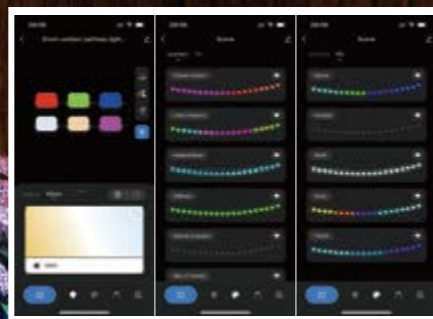

CONTROL MODE

TUYA WIFI+Bluetooth, support Alexa, google assistant remote control + controller.

The lampshade is UV resistant PMMA material

The lamp body is made of high quality aluminium alloy

Die-cast aluminum shell, good heat dissipation, long lifetime of product.

Dimension drawing of single lamp head (mm / inch)

Parameter

Product model	SC-DCFL-024-A1/A2-IP65-RGBTW-01/02-4	SC-DCFL-036-A1/A2-IP65-RGBTW-01/02-6	
Lamp holder(PCS)	4 heads	6 heads	
LED type	5050White/3030RGB/2835White		
Color	RGBIC+cool white+warm white		
Power	Mixed white	18W	26W
	Cool white	24W	36W
	Warm white	24W	36W
	Red	9.5W	14W
	Green	9.5W	14W
	Blue	9.5W	14W
Luminous flux	Cool white 850Lm Warm white 756Lm	Cool white 1188lm Warm white 1098lm	
Beam angle (°)	360°		
Power supplier version	American Plug: AC100-120V/ European plug: AC220-240V		
Adapter	24V/1A	24V/1.5A	
Waterproof rating	IP65		
Working temperature	-20 C~40 C		
Control mode	Wi-Fi&Bluetooth + Button + Remote Control