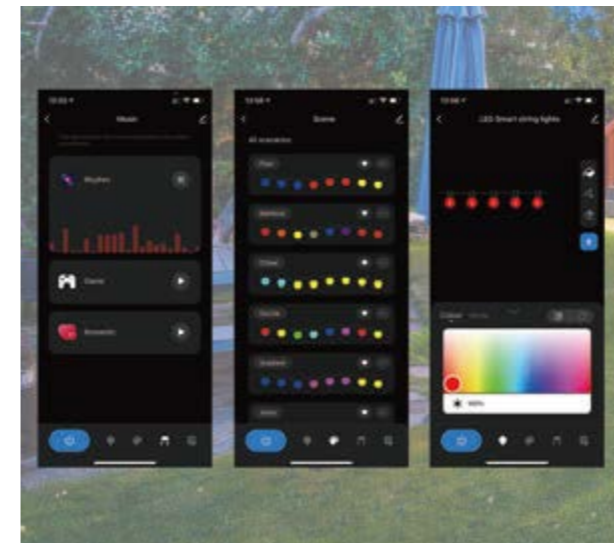

**WEATHER**

**PROOF**  
DURABLE QUALITY

ABS housing  
anti-UV material 

 Good waterproof performance  
IP65 waterproof

**SMART**

**CONTROL**  
EASY TO USE

Download the APP to control the lights  
A variety of intelligent dynamic  
switching modes

Powerful wifi module, lawn light can be  
connected with mobile phone  
through WIFI