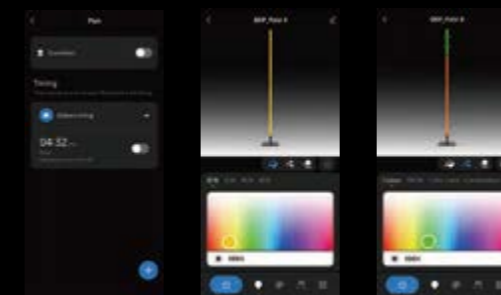

Control Mode

TUYA WIFI+Bluetooth, support Alexa, google assistant, remote control + controller