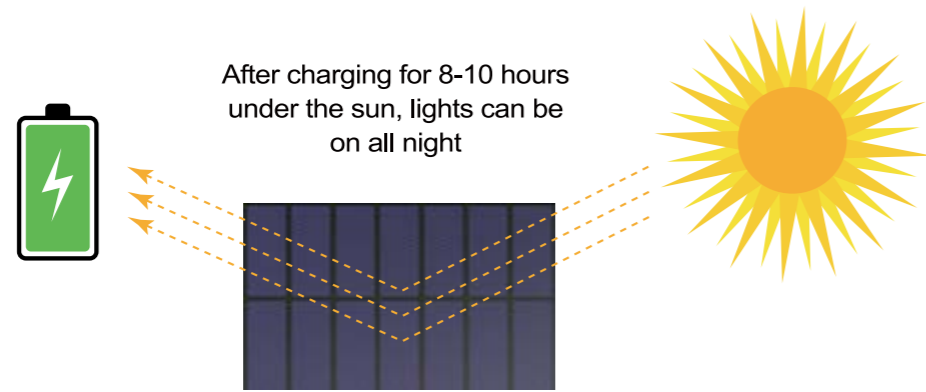

The solar panel can be rotated freely to adjust the angle, suitable for various solar irradiation scenes