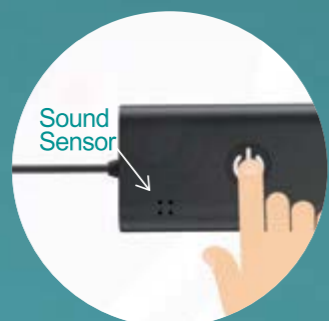

PC material, matt white frosted surface

Adjustable RGB

Soft and Bendable

The lamp body can be freely shaped through DIY rotation.

Freely shaped

Controller

CCT tunable