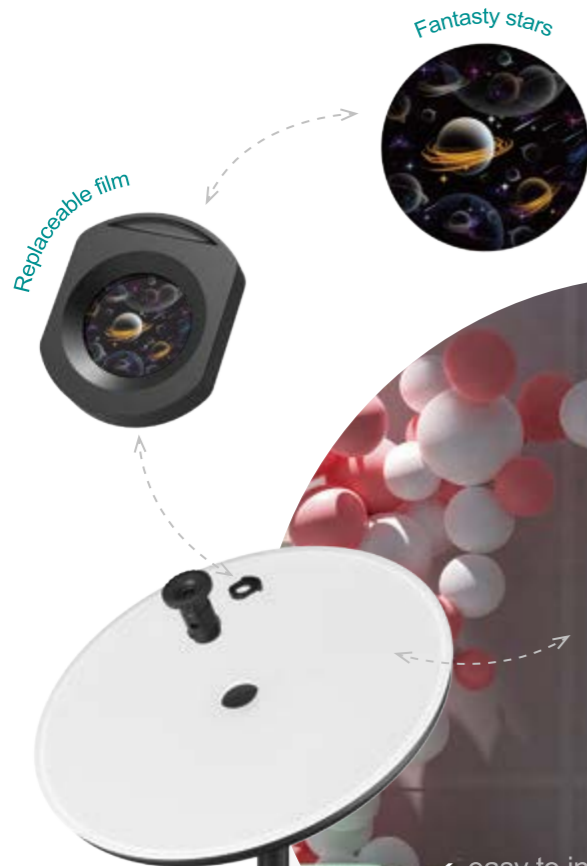

Projection filter with PET film, colorful design, supposed to light two hours each time, it can be used 15-20 times, used for party decoration.

< easy to install_ >>