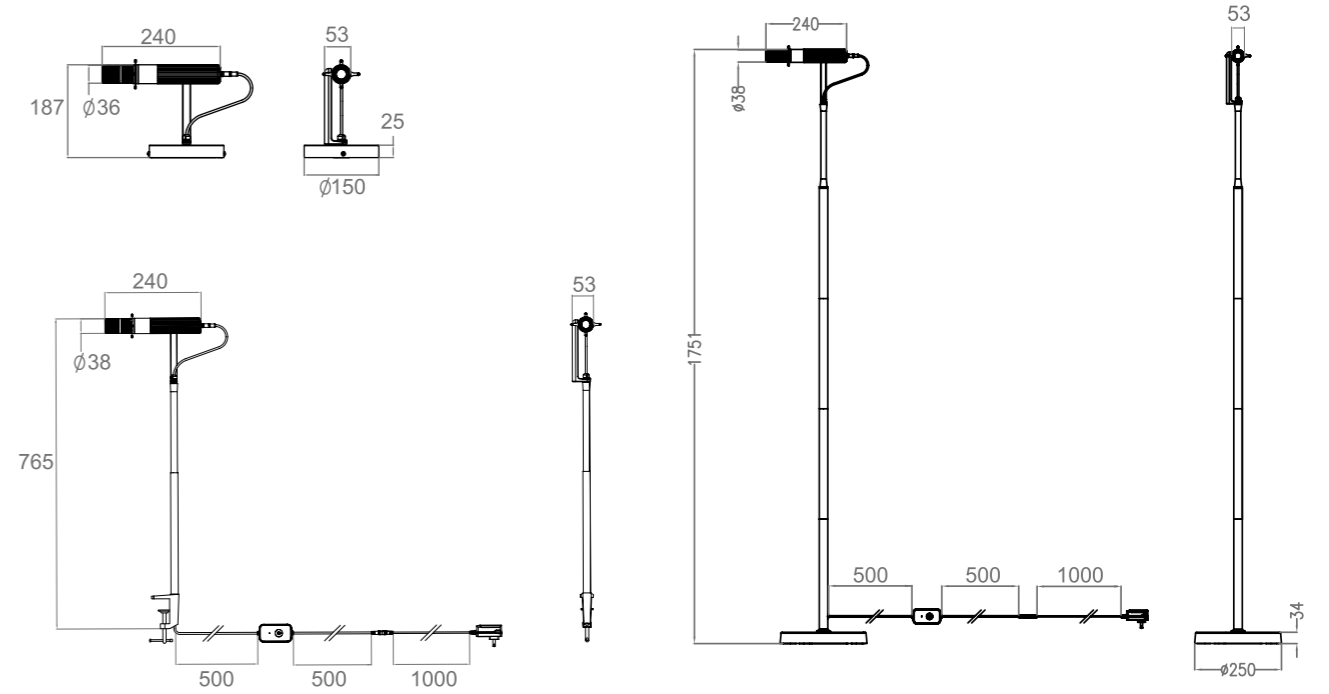

### 360° adjustable head

360° rotatable lamp head (horizontal), 170° single-direction tilt, 180° omnidirectional bendable arm; tool-free adjustment, stays secure at any angle for flexible projection on walls, floors & surfaces.

### Dimensions (mm)