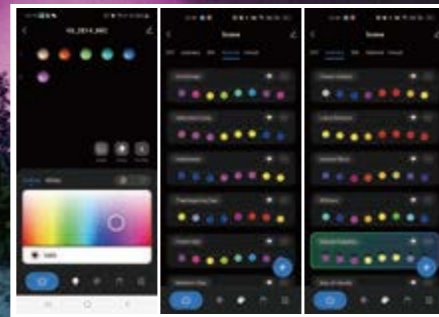

## CONTROL MODE

TUYA WIFI+Bluetooth, support Alexa, google assistant remote control + controller.