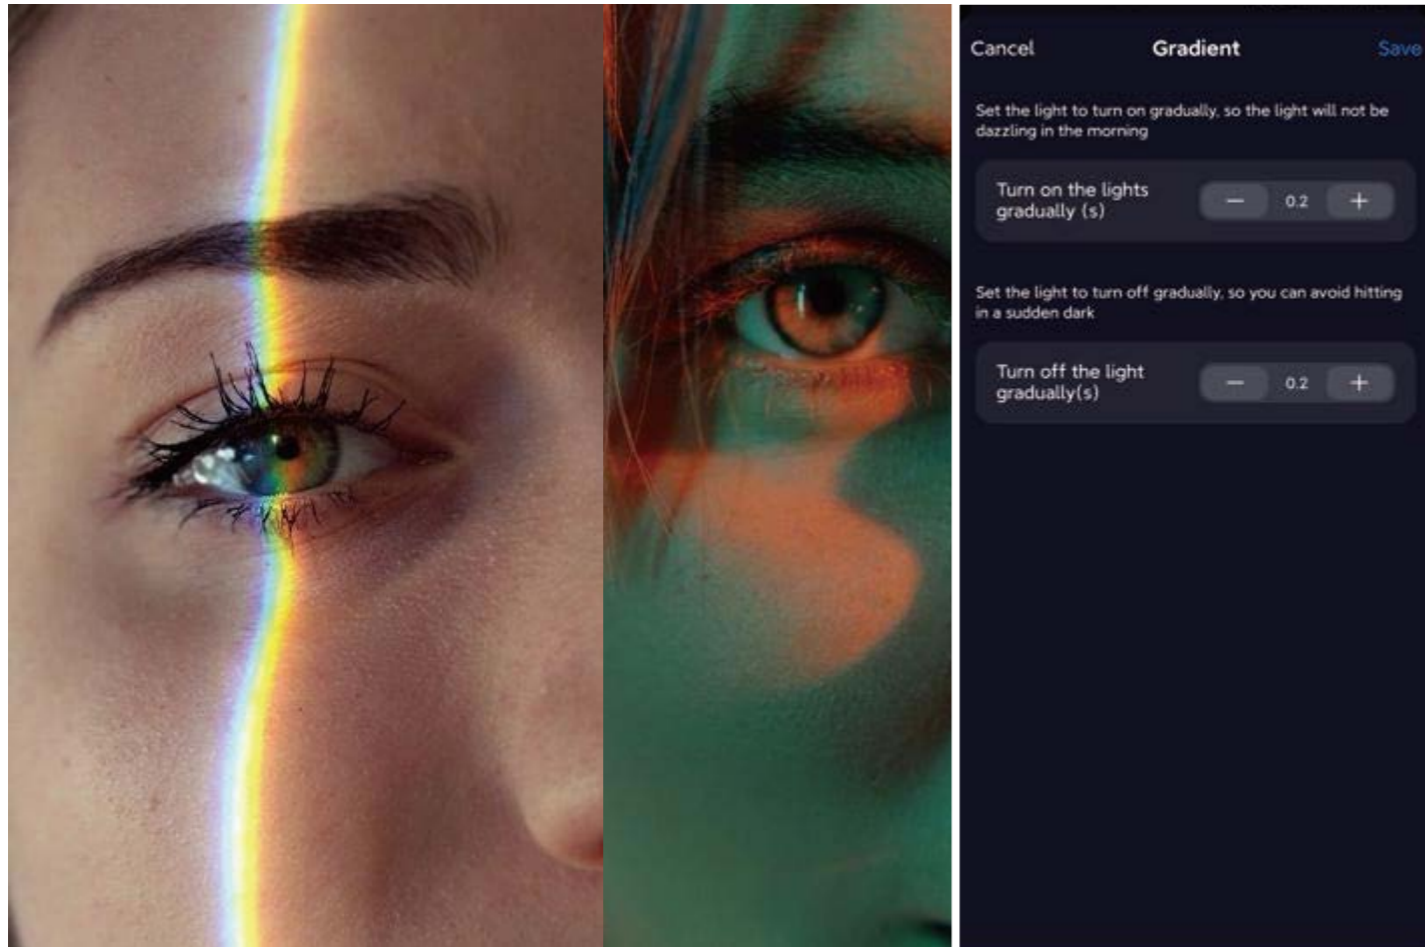

HEALTH FUNCTION

Comfortable and gentle friendly light for eyes