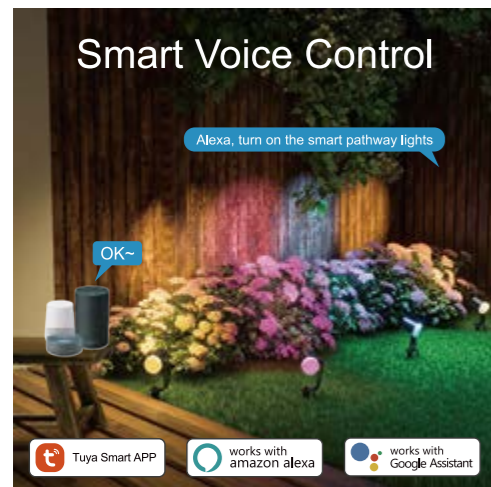

APP Group Control

Dimensions (mm / inch)

Smart Voice Control