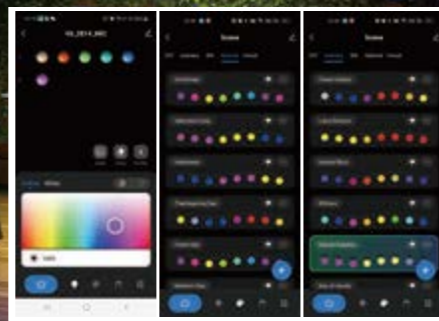

CONTROL MODE

TUYA WIFI+Bluetooth, support Alexa, google assistant remote control + controller.