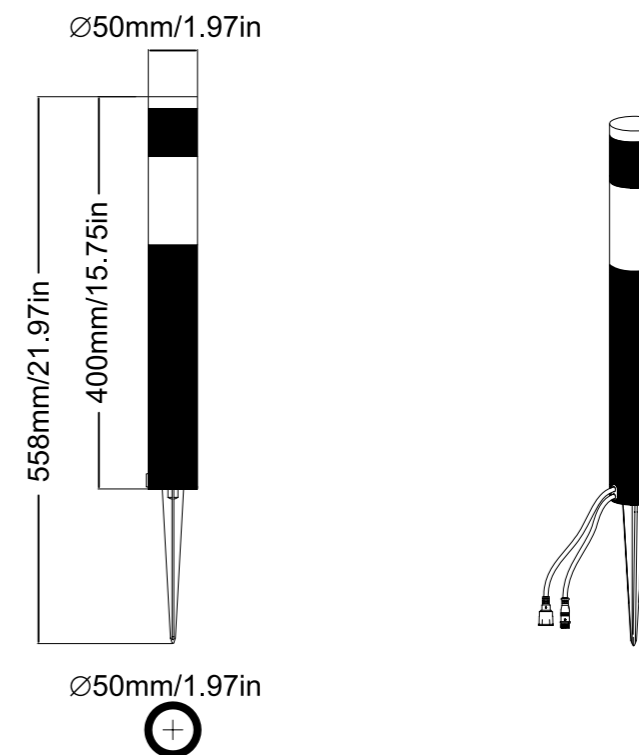

## Dimension drawing of single lamp head (mm / inch)