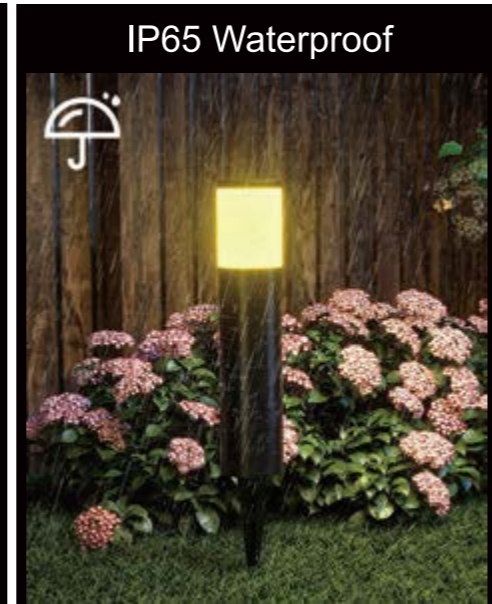

CONTROL MODE

TUYA WIFI+Bluetooth, support Alexa, google assistant remote control + controller.

PRODUCT COLLECTION

Dimension drawing of single lamp head (mm / inch)

Parameter

Model	Color	Power (W)	Light efficiency	luminous flux(±10%)	Working temperature	LED type	Angle	Adapter	Lamp holder (PCS)	Controlmode	Powersupplier version
SC-DCFL-023-AI-IP65-RGBTW-02-4	Mixed white	23W	12lm/W	280lm	-20℃~40℃	RGB3030/ 2200K3030/ 6500K3030	360°	24V/1A	4	Wi-Fi control +Bluetooth +button	American plug AC100-120V
	Cool white	22W	30lm/W	700lm							
	Warm White	22W	26lm/W	590lm							
	Red	15W	8.5lm/W	130lm							
	Green	15W	23lm/W	350lm							
	Blue	14.5w	4lm/W	68lm							
SC-DCFL-023-AW-IP65-RGBTW-02-4	Mixed white	23W	12lm/W	280lm							
	Cool white	22W	30lm/W	700lm							
	Warm White	22W	26lm/W	590lm							
	Red	15W	8.5lm/W	130lm							
	Green	15W	23lm/W	350lm							
	Blue	14.5w	4lm/W	68lm							
SC-DCFL-036-AI-IP65-RGBTW-02-6	Mixed white	36W	13lm/W	470lm	-20℃~40℃	RGB3030/ 2200K3030/ 6500K3030	360°	24V/1.5A	6	Wi-Fi control +Bluetooth +button	American plug AC100-120V
	Cool white	35W	33lm/W	1150lm							
	Warm White	35W	25lm/W	875lm							
	Red	18W	10lm/W	180lm							
	Green	18W	23lm/W	420lm							
	Blue	17w	5lm/W	85lm							
SC-DCFL-036-AW-IP65-RGBTW-02-6	Mixed white	36W	13lm/W	470lm							
	Cool white	35W	33lm/W	1150lm							
	Warm White	35W	25lm/W	875lm							
	Red	18W	10lm/W	180lm							
	Green	18W	23lm/W	420lm							
	Blue	17w	5lm/W	85lm