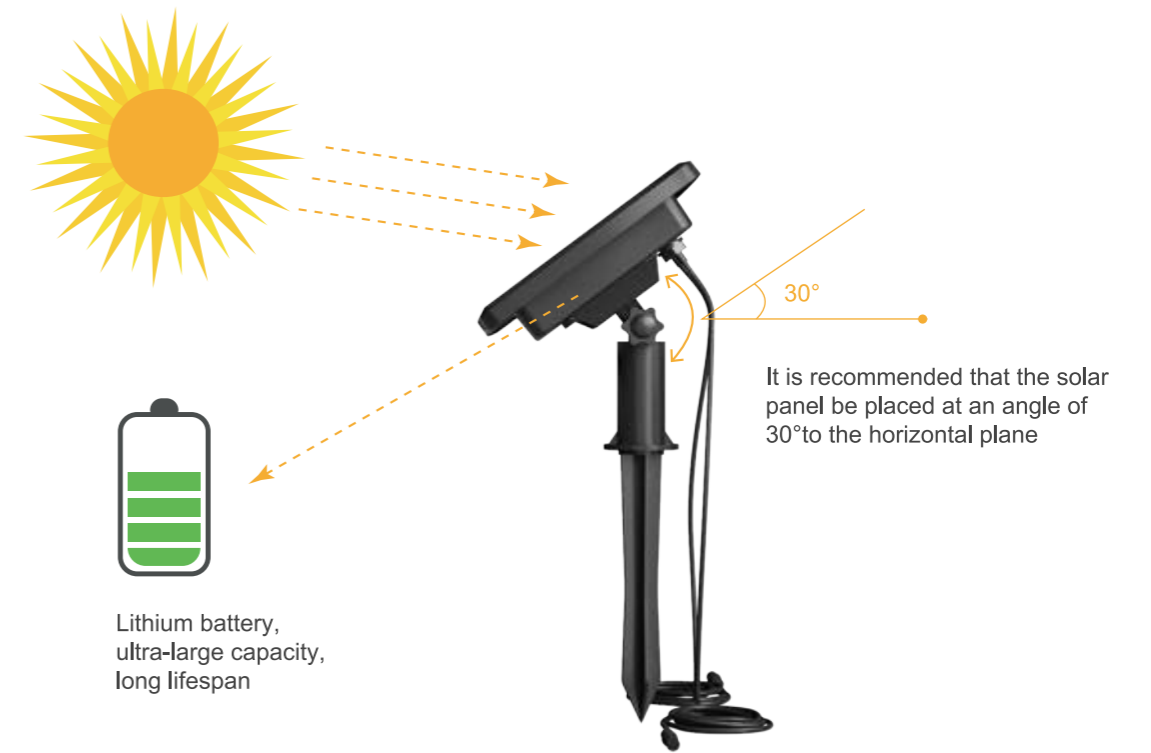

Dimensions

Model	SC-SPFL-5V-1.2W-IP65-RGBW-4	SC-SPFL-5V-1.5W-IP65-RGBW-6
Power of RGBW garden lights	1.2W	1.5W
LED type	5050RGBW / LED	
LED quantity(PCS)	4 packs	6 packs
Mode	5 dynamic states / 8static states	
Control method	Bluetooth Mesh+Button / Remote	
Battery capacity	2 batteries 3.7V/3000mAh	2 batteries 3.7V/3600mAh
Working temperature	-10-45 °C	
Power of solar panel	3.5W	
Voltage of solar panel	6V