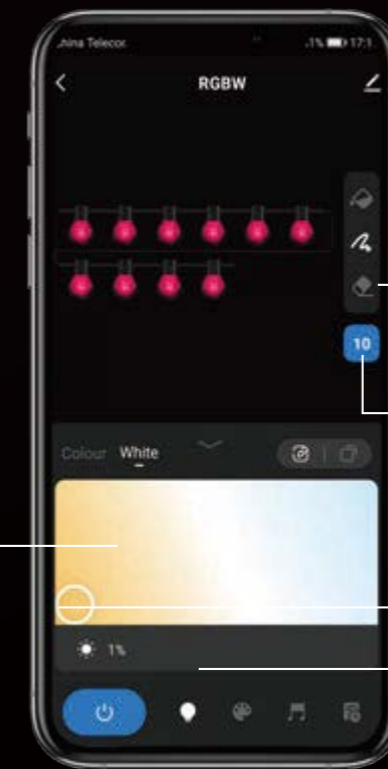

# OUTDOOR STRING LIGHTS(II)

Scene mode

Ambient string lights, a variety of intelligent dynamic switching modes

PC + PVC

High temperature resistance, -20°C-80°C, anti-UV & yellowing

- Select all bulbs
- Cancel bulb
- Tap on a bulb (you can tap on any bulb individually to change to another color)
- Set the quantity of bulbs

- Warm white light / RGB
- Brightness adjustment panel

RGB mode

Warm white / RGB interface selection

One set with 15/30 bulbs, the interval between lamps is 3.28 Feet / 1Meter

Dimensions

Model	SC-SPSL-12V-12W -IP65-RGBW-R03	SC-SPSL-12V-12W -IP65-RGBW-R04	SC-SPSL-12V-24W -IP65-RGBW-R03	SC-SPSL-12V-24W -IP65-RGBW-R04
Voltage	220-240VAC/50Hz			
Power (white light)	12W	12W	24W	24W
Power (RGBW)	4.5W		9W	
Adapter	DC12V/1A		DC12V/2A	
LED type	3535RGB+2835W		3535RGB+2835W	
Lamp holder (PCS)	15		30	
Control mode	WiFi/Bluetooth + Button		WiFi/Bluetooth + Button	
Voice function	Support Alexa and Google		Support Alexa and Google	