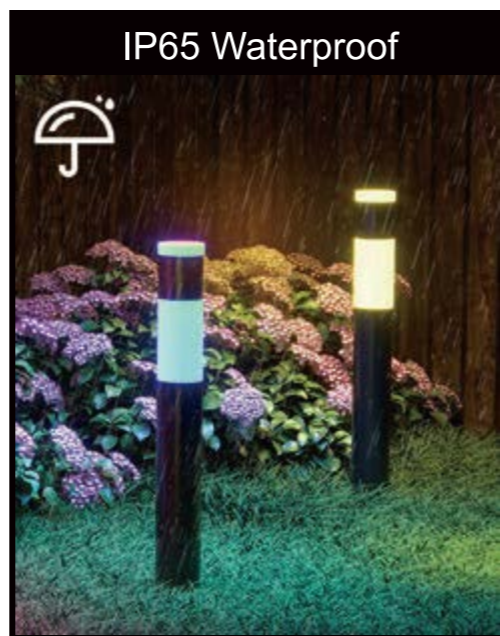

# Smart outdoor pathway light

Cylindrical Garden Lamp

## CONTROL MODE

TUYA WIFI+Bluetooth, support Alexa, google assistant remote control + controller.

The lampshade is UV resistant PMMA material

The lamp body is made of high quality aluminium alloy

Die-cast aluminum shell, good heat dissipation, long lifetime of product.