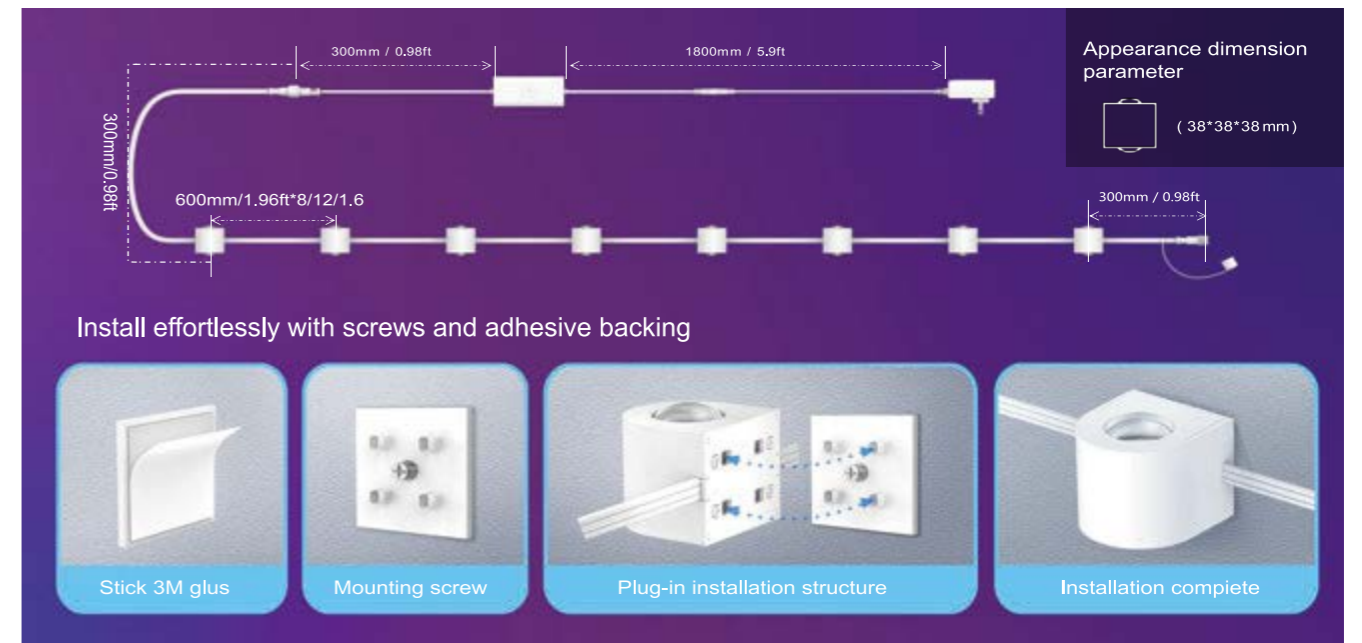

Lamp Qty.	Colors	Voltage	Wattage	Lumen	LED type	Lenght	Controlmode
8	RGBW	24V	12W (RGB) 8W (White)	560lm	5050RGB / 2835 White	6.9m / 22.6ft	Wi-Fi control +Bluetooth+button
12	RGBW	24V	18W (RGB) 12W (White)	840lm	5050RGB / 2835 White	9.3m / 30.5ft	Wi-Fi control +Bluetooth+button
16	RGBW	24V	24W (RGB) 16W (White)	1100lm	5050RGB / 2835 White	11.7m / 38.3ft	Wi-Fi control +Bluetooth+button