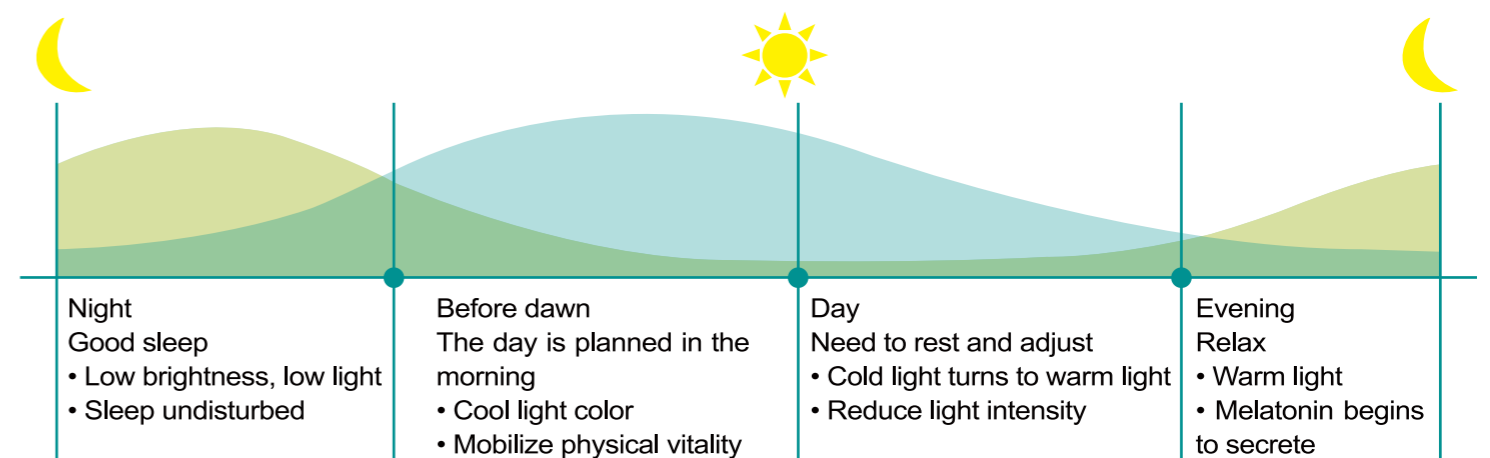

Return to the ecological light environment of nature