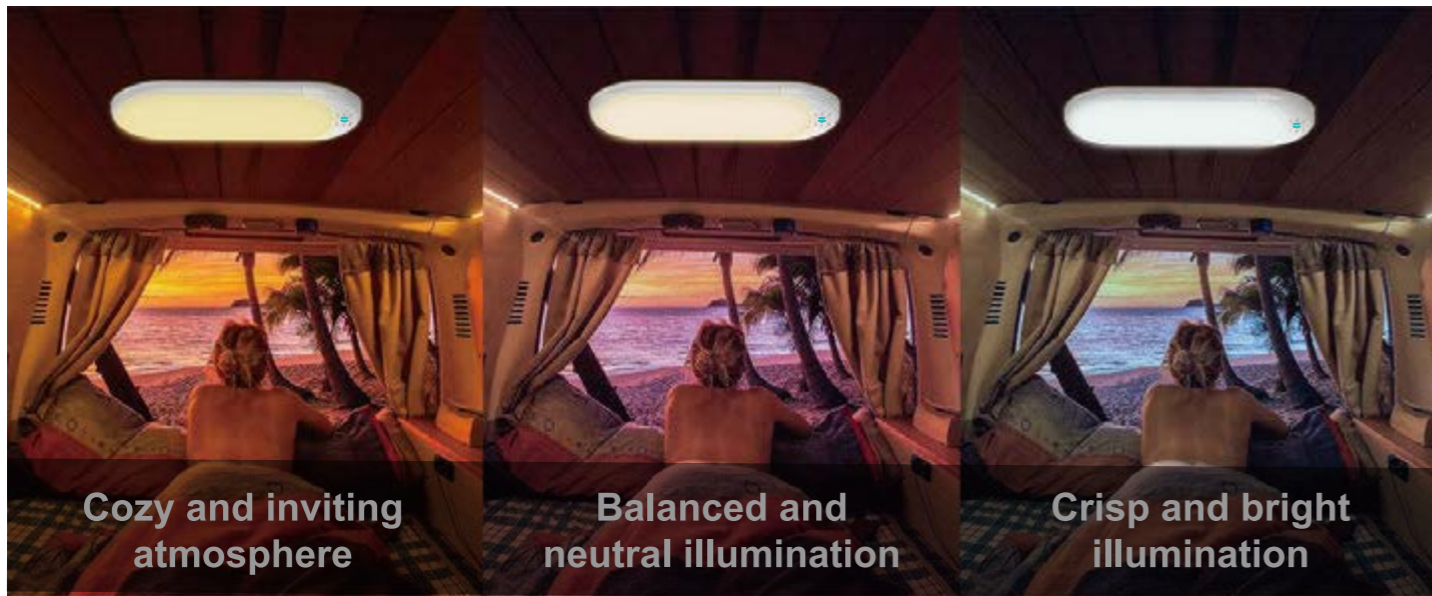

Six-segment dimming 10%-100%

Dimming button: Single press each time, the descending order will decrease by 20%, until it reaches 10%, then press it again to ascend, and it will increase by 20% each time, until it reaches 100%, press it again to descend, and repeat the cycle.

Cozy and inviting atmosphere

Balanced and neutral illumination

Crisp and bright illumination

2700K-3200K
Warm light

4000K-4500K
Natural light

6000K-6500K
Cool light