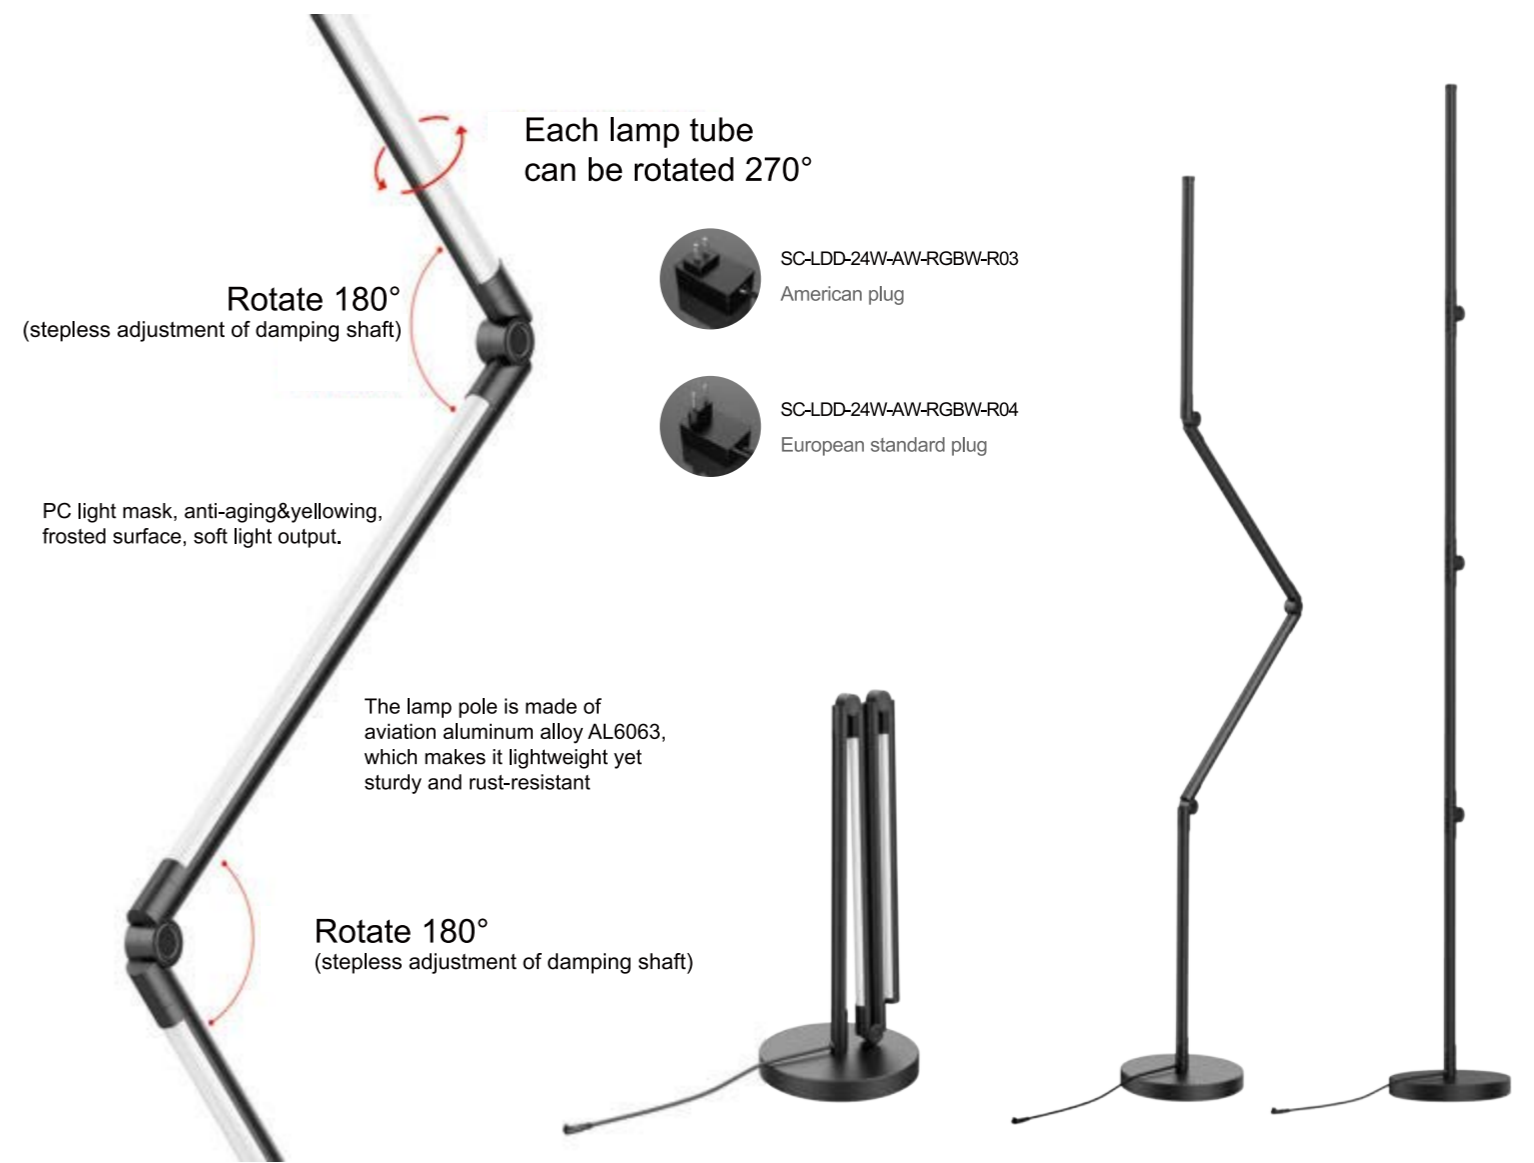

ONE LIGHT FOR MULTIPLE USING SCENERIOS

Product Model	SC-LDD-24W-AW-RGBW-R03	SC-LDD-24W-AW-RGBW-R04
Power		24
Input Voltage	220-240V~50/60HZ	100-240V~50/60HZ
Input power		20~24W
Output DC voltage		12V
Output current(A)		1.75A+5%
Error		±5%
CRI		>80
Light efficiency		1000lm
Power supplier version	European plug	American plug