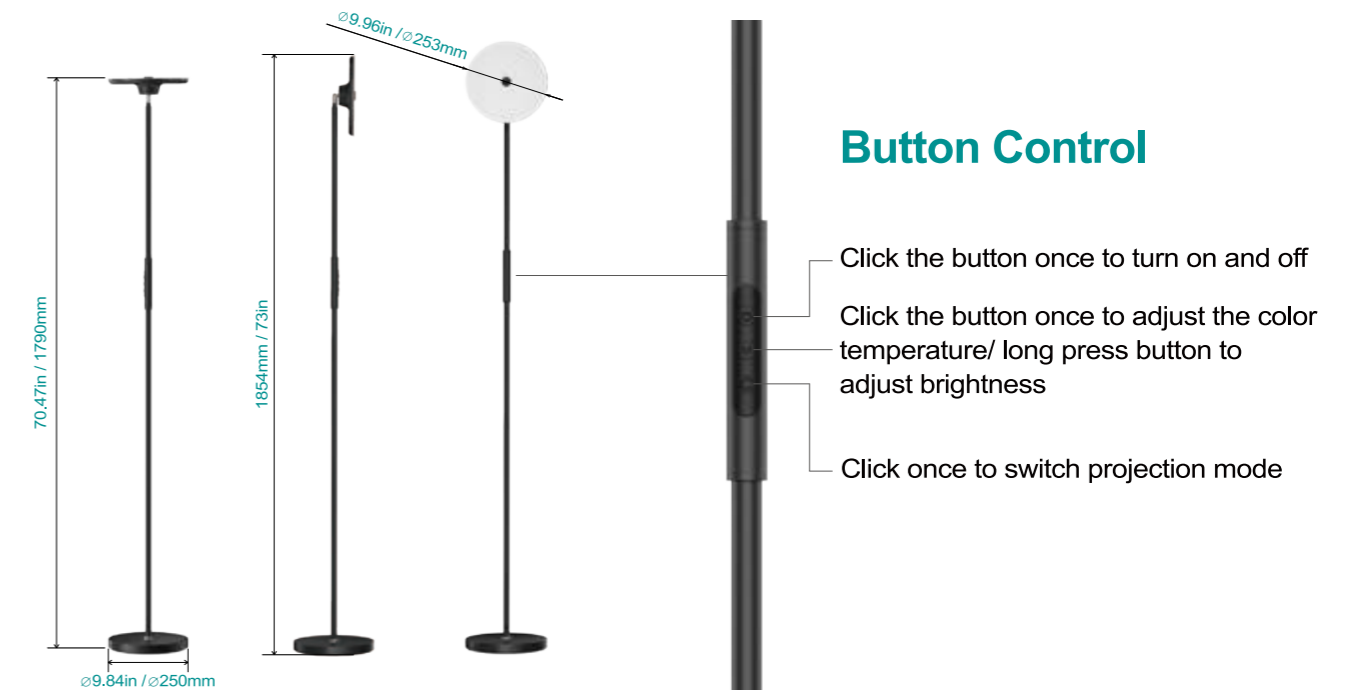

The lamp holder can be freely adjusted the angle to 180°

The lamp can be rotated horizontally and the angle can be adjusted to 350°

Product Model	SC-PFL-D250-AW-024-RE5CCT-01	SC-PFL-D250-AW-024-RE5CCT-02
Power		24W
Input Voltage	AC100-120V	AC220-240V
Input power		24±10%W
Output DC voltage		24V
Output current(A)		0.85
Error		±5%
CRI		>80
Light efficiency		Cool white: 1600lm / Warm white: 1500lm
Working temperature		-10℃ - 45℃
Projection power		1.5W
Power supplier version	European plug	American plug