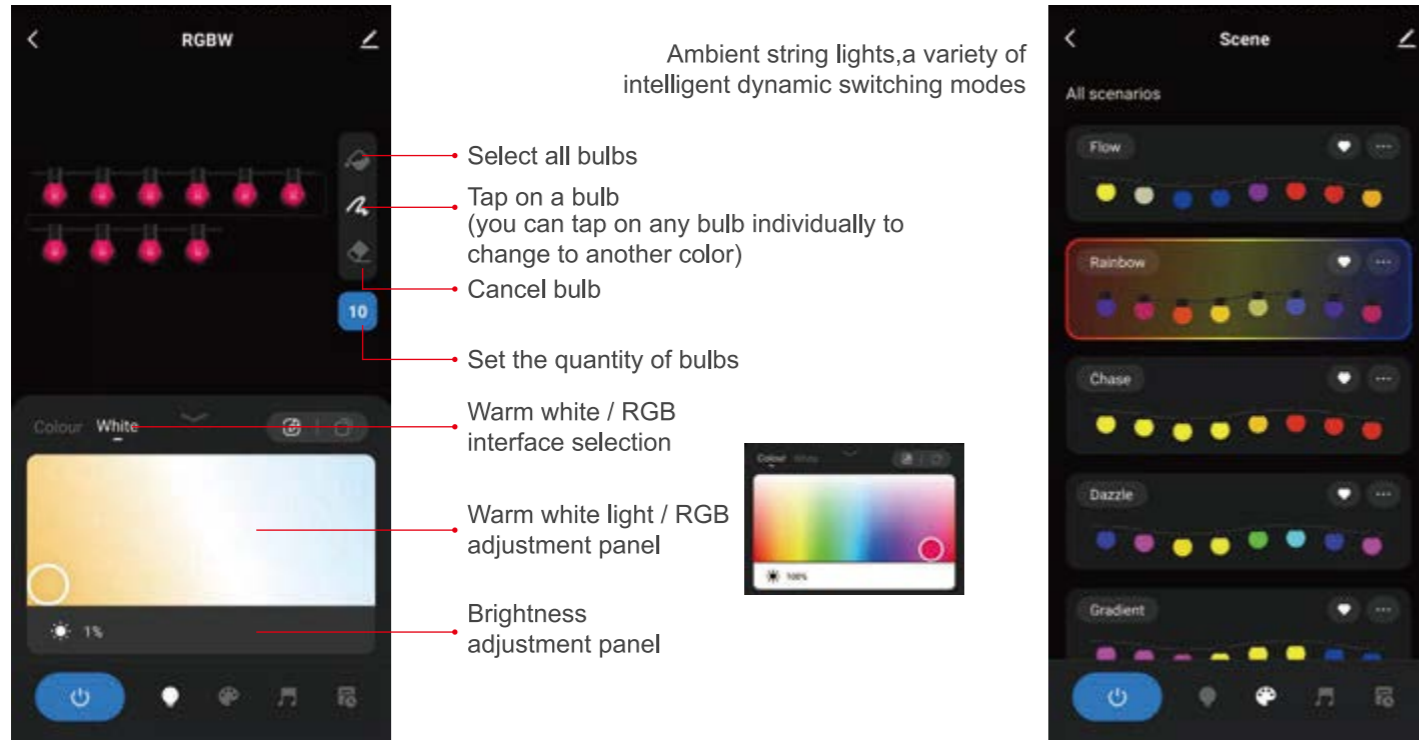

# OUTDOOR STRING LIGHTS(II)

Scene mode

Ambient string lights, a variety of intelligent dynamic switching modes

PC + PVC

High temperature resistance, -20°C-80°C, anti-UV & yellowing

- Select all bulbs
- Cancel bulb
- Tap on a bulb (you can tap on any bulb individually to change to another color)
- Set the quantity of bulbs

- Warm white light / RGB
- Brightness adjustment panel

RGB mode

Warm white / RGB interface selection

One set with 15/30 bulbs, the interval between lamps is 3.28 Feet / 1Meter

Dimensions

Model	SC-SPSL-12V-12W -IP65-RGBW-R03	SC-SPSL-12V-12W -IP65-RGBW-R04	SC-SPSL-12V-24W -IP65-RGBW-R03	SC-SPSL-12V-24W -IP65-RGBW-R04
Voltage	220-240VAC/50Hz			
Power (white light)	12W	12W	24W	24W
Power (RGBW)	4.5W		9W	
Adapter	DC12V/1A		DC12V/2A	
LED type	3535RGB+2835W		3535RGB+2835W	
Lamp holder (PCS)	15		30	
Control mode	WiFi/Bluetooth + Button		WiFi/Bluetooth + Button	
Voice function	Support Alexa and Google		Support Alexa and Google	

# OUTDOOR STRING LIGHTS(I)

Compatible with Alexa and Google Assistant  
intelligent voice control

## APP Control

Ambient string lights, a variety of intelligent dynamic switching modes