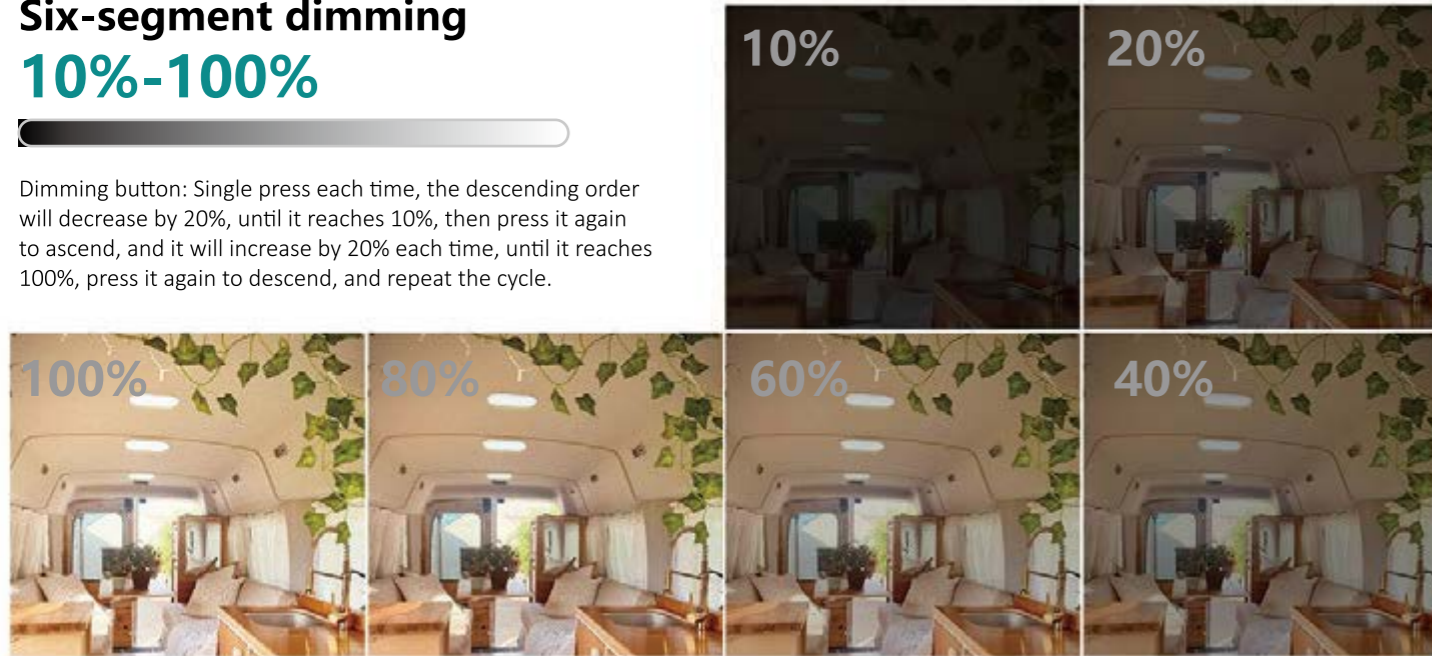

Six-segment dimming 10%-100%

Dimming button: Single press each time, the descending order will decrease by 20%, until it reaches 10%, then press it again to ascend, and it will increase by 20% each time, until it reaches 100%, press it again to descend, and repeat the cycle.

Cozy and inviting atmosphere

Balanced and neutral illumination

Crisp and bright illumination

2700K-3200K
Warm light

4000K-4500K
Natural light

6000K-6500K
Cool light