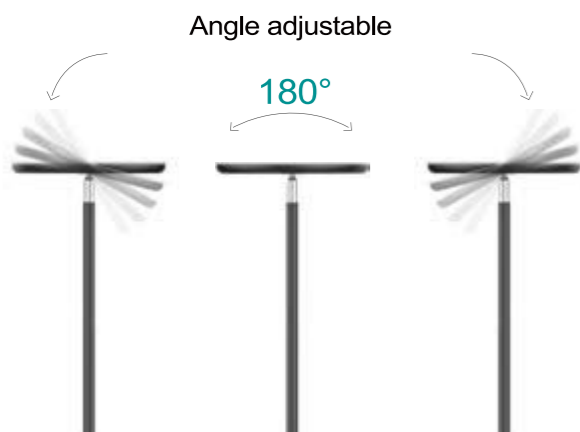

works with amazon alexa

works with Smart life APP

works with Google Assistant

Gaily Dance to Music

Product Model: SC-LDD-D250-AW-024-RERGB

Voltage(V)	CRI	Input power						Output DC voltage	Working temperature	Light efficiency	
		White light	Warm light	Red	Green	Blue	RGB			5028-5477K	2725-2870K
100-240V	>80	24±10%W		3.2±10%W	2.5±10%W	2.3±10%W	6.7±10%W	24V	-10-40°C	1600lm	1500lm