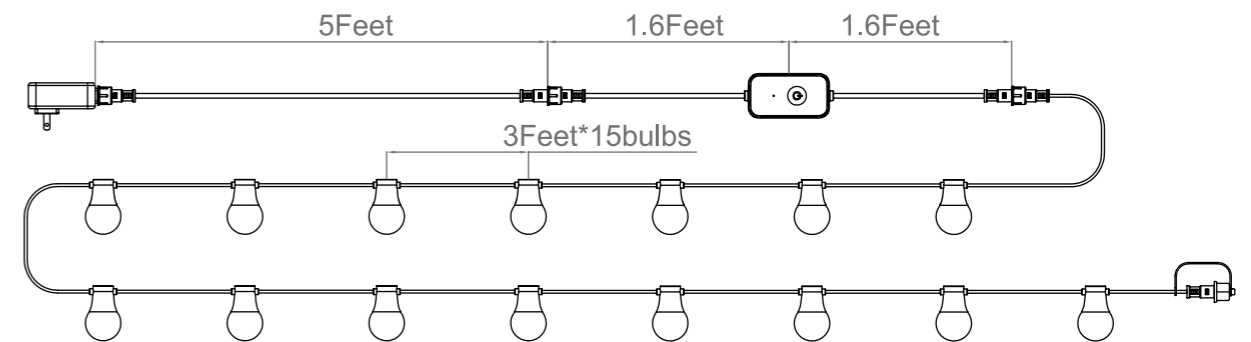

# OUTDOOR STRING LIGHTS

**One set with 15/30 bulbs,  
the interval between lamps is 3Feet**

Clear PC lens – high transparency, UV-resistant,  
anti-yellowing, strong and tough.

Each LED bulb has a side opening, supporting multiple installation methods. Easily mount using a pull cord, wire, zip ties, or nails.