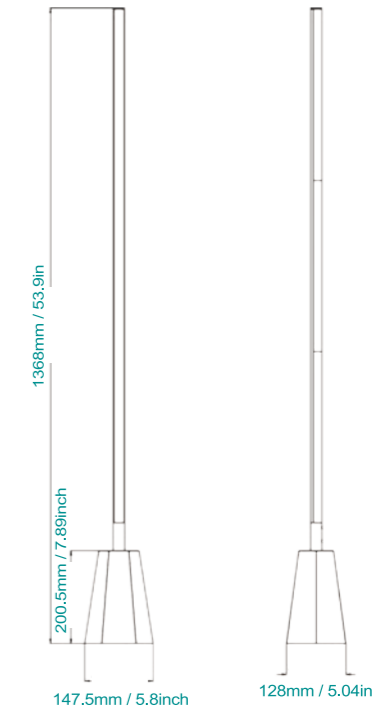

DIY Design of Lamps

DIY design of lamps allows users to easily assemble products, while the packaging is compact and transport cost is reduced

Product Model	SC-SCFL-12V-24W-RGBW-01	SC-SCFL-12V-24W-RGBW-02
Power	24W	
Input Voltage	100-240V~50/60HZ	220-240V~50/60HZ
LED type	LED5050/2835	
LED quantity (PCS)	72PCS 5050RGB/72PCS 2835	
Power of warm white light	24W	
Power of neon strip	14W	
CRI	>80	
Luminous flux of warm white light	1300LM	
Working temperature	-10-45°C	
Mode	14 different modes	
Control mode	Wifi+Bluetooth