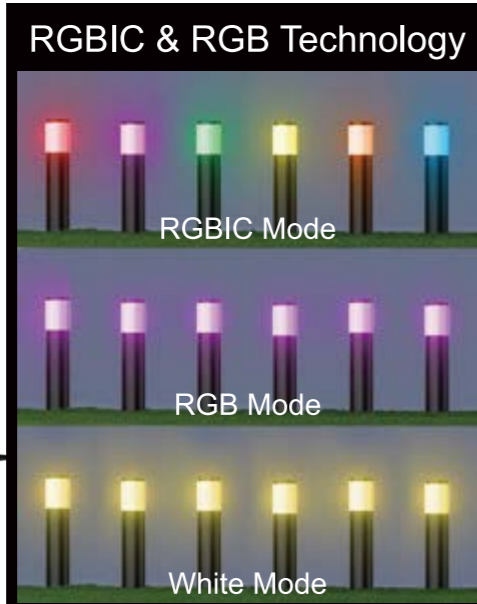

CONTROL MODE

TUYA WIFI+Bluetooth, support Alexa, google assistant remote control + controller.

PRODUCT COLLECTION

Dimension drawing of single lamp head (mm / inch)

Parameter

Model	Color	Power (W)	Light efficiency	luminous flux(±10%)	Working temperature	LED type	Angle	Adapter	Lamp holder (PCS)	Controlmode	Powersupplier version
SC-DCFL-023-AI-IP65-RGBTW-02-4	Mixed white	23W	12lm/W	280lm	-20℃~40℃	RGB3030/ 2200K3030/ 6500K3030	360°	24V/1A	4	Wi-Fi control +Bluetooth +button	American plug AC100-120V
	Cool white	22W	30lm/W	700lm							
	Warm White	22W	26lm/W	590lm							
	Red	15W	8.5lm/W	130lm							
	Green	15W	23lm/W	350lm							
	Blue	14.5w	4lm/W	68lm							
SC-DCFL-023-AW-IP65-RGBTW-02-4	Mixed white	23W	12lm/W	280lm							
	Cool white	22W	30lm/W	700lm							
	Warm White	22W	26lm/W	590lm							
	Red	15W	8.5lm/W	130lm							
	Green	15W	23lm/W	350lm							
	Blue	14.5w	4lm/W	68lm							
SC-DCFL-036-AI-IP65-RGBTW-02-6	Mixed white	36W	13lm/W	470lm	-20℃~40℃	RGB3030/ 2200K3030/ 6500K3030	360°	24V/1.5A	6	Wi-Fi control +Bluetooth +button	American plug AC100-120V
	Cool white	35W	33lm/W	1150lm							
	Warm White	35W	25lm/W	875lm							
	Red	18W	10lm/W	180lm							
	Green	18W	23lm/W	420lm							
	Blue	17w	5lm/W	85lm							
SC-DCFL-036-AW-IP65-RGBTW-02-6	Mixed white	36W	13lm/W	470lm							
	Cool white	35W	33lm/W	1150lm							
	Warm White	35W	25lm/W	875lm							
	Red	18W	10lm/W	180lm							
	Green	18W	23lm/W	420lm							
	Blue	17w	5lm/W	85lm