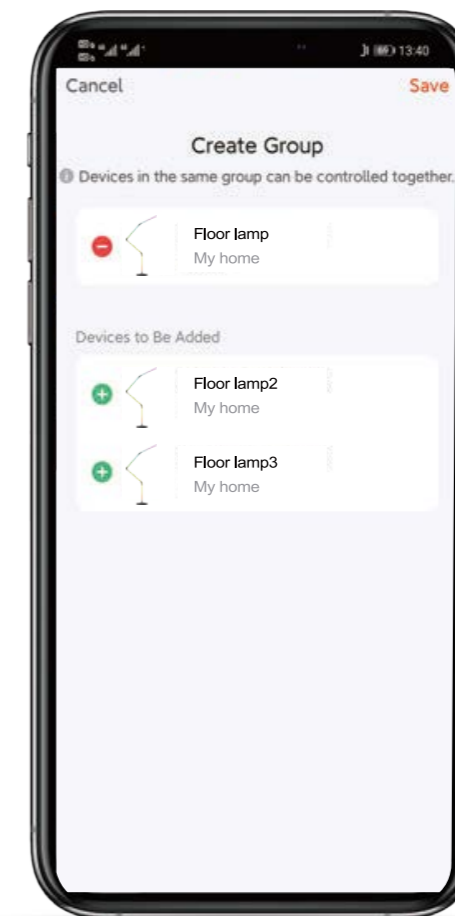

# GROUP SETTING OF LIGHTS ONE-TAP CONTROL OF EXECUTION

Outdoor courtyard

Living room

Study

Bathroom

Kitchen

Outdoor courtyard

Group the lights according to the scene and state to realize the intelligent linkage of multiple devices

# REMOTE CONTROL

Various remote control methods, anytime and anywhere to adjust the lighting