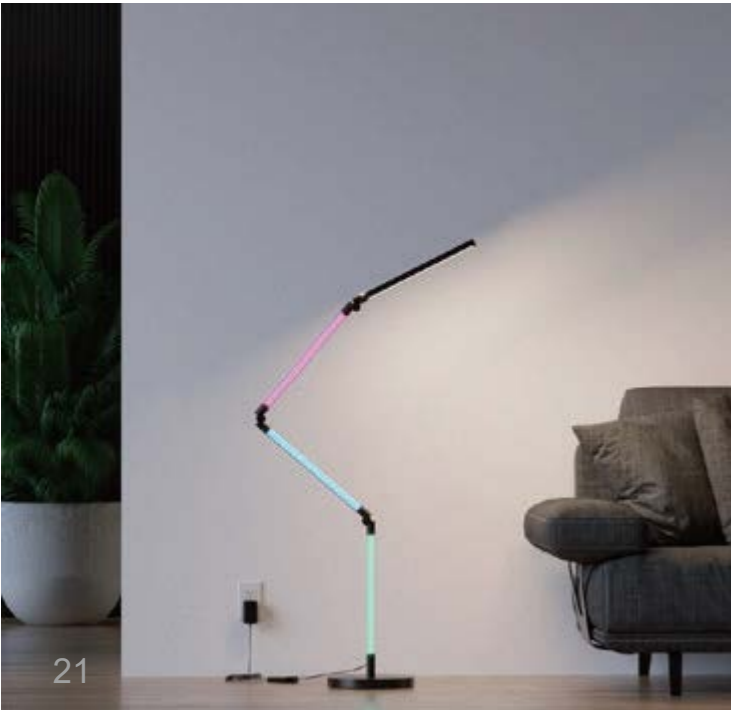

# FOLDABLE

— V2 Version  
FLOOR LAMP

With the base, it can be used as a floor ambient light.

The lamp posture can be adjusted according to the customer's preference, which can be hung on the wall as wall ambient light.