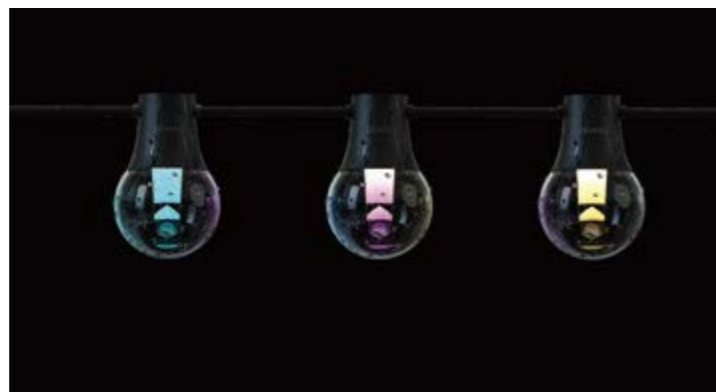

**One set with 15/30 bulbs,
the interval between lamps is 3Feet**

Clear PC lens – high transparency, UV-resistant,
anti-yellowing, strong and tough.

Each LED bulb has a side opening, supporting multiple installation methods. Easily mount using a pull cord, wire, zip ties, or nails.

Parameter

Product model	SC-SPSL-012- IP65-RGBW-V8-R01/02				SC-SPSL-030- IP65-RGBW-V8-R01/02			
	White	Red	Green	Blue	White	Red	Green	Blue
Color	White	Red	Green	Blue	White	Red	Green	Blue
Power	8W	6W	6W	6W	16W	12W	12W	12W
Luminous flux	320lm	\	\	\	640lm	\	\	\
Light efficiency	40lm/w	\	\	\	40lm/w	\	\	\
Lamp holder(PCS)	15				30			
LED type	2835RGB+2835W							
Adapter	DC24V/1A							
Power supplier version	American plug: AC100-120V / European plug: AC220-240V							
Control mode	Wi-Fi control +Bluetooth + button							
Working temperature	-20 C -60 C							

One tap, endless colors,
smart lighting, your way.

IP65 waterproof rating –
withstands heavy rain and
handles all kinds of outdoor
weather conditions with ease.