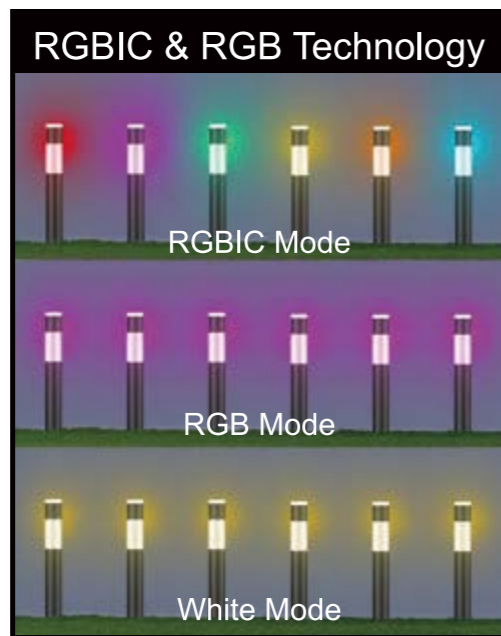

## CONTROL MODE

TUYA WIFI+Bluetooth, support Alexa, google assistant remote control + controller.

The lampshade is UV resistant PMMA material

The lamp body is made of high quality aluminium alloy

Die-cast aluminum shell, good heat dissipation, long lifetime of product.