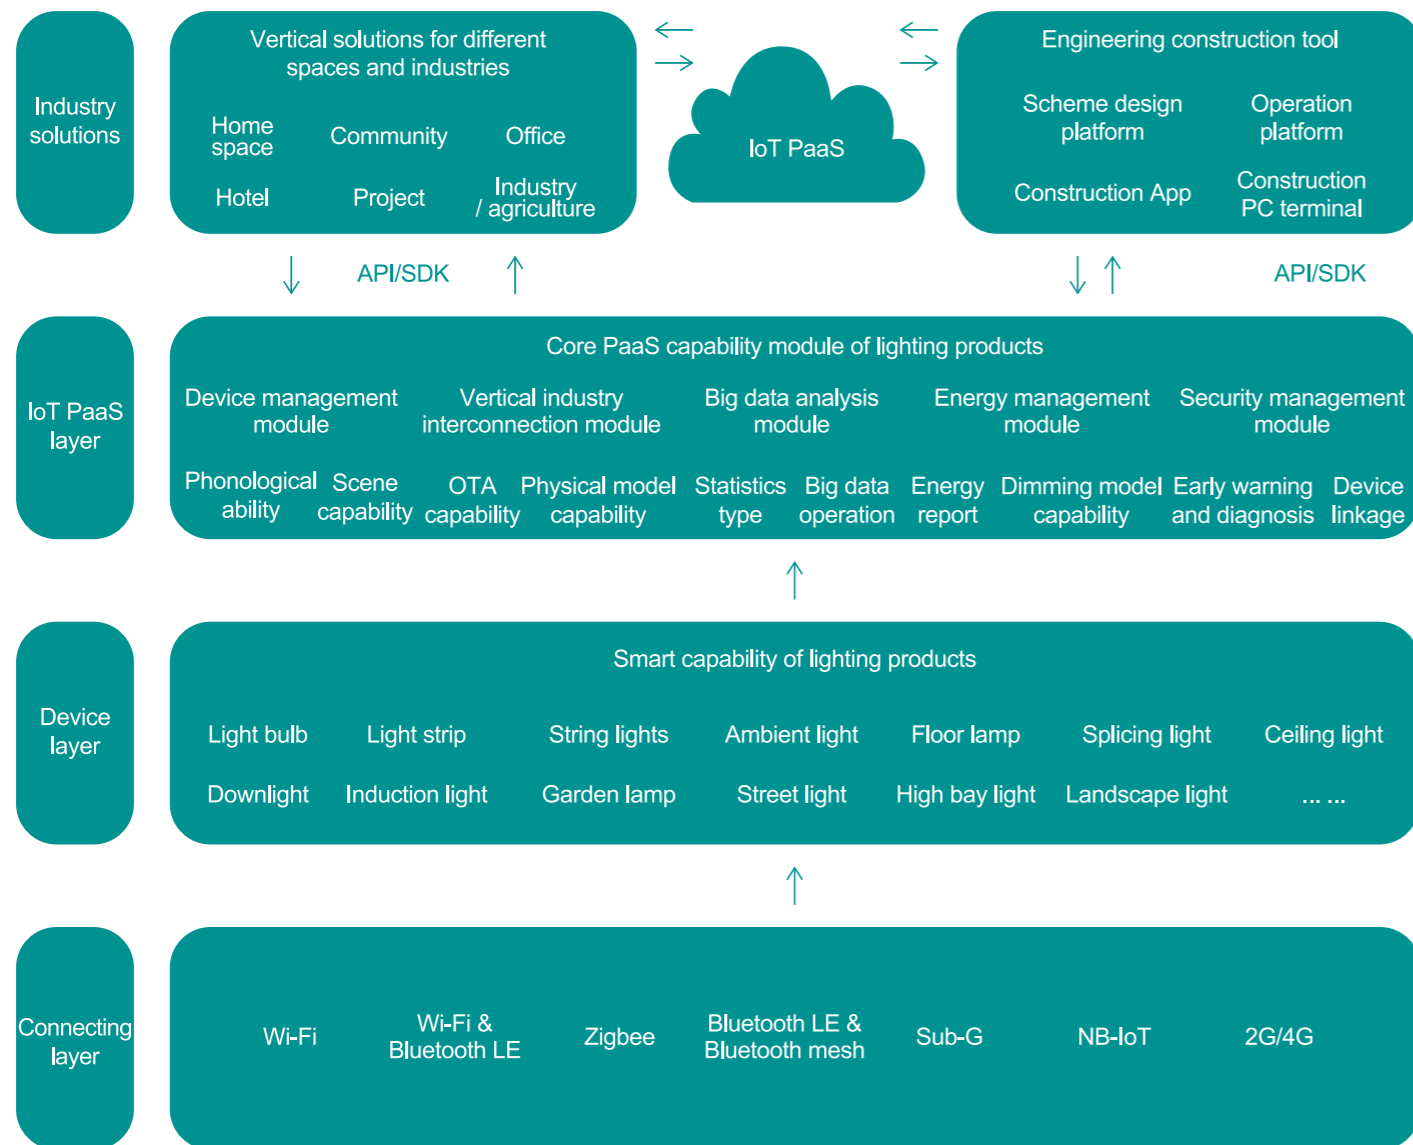

### Technical Features

In recent years, smart lighting has been driven by the IoT technology and artificial intelligence technology. The development of sensor and communication technologies in the IoT technology combined with the application of embedded modules enables the interconnection of devices and human interaction. AI independently realizes customized scene services by recording user's life data and then analyzing, simulating, learning and making decisions. Finally, the input end integrates voice, gesture, app, panel and other forms, and the output end spectrum can be programmed for scene linkage.

### Functional Advantages

Compared with traditional lighting, the smart lighting system has four functions:

- 1) Automatic dimming;
- 2) Making full use of natural light sources;
- 3) Illuminance consistency;
- 4) Intelligent conversion of optical scenarios.

This can achieve more convenient multi-control, richer scenario environment experience and optimized resource management.

Smart lighting products applications in smart life can be divided into smart lighting single product, scene-based smart lighting solution and whole house smart home system solution three levels.

# ARCHITECTURE DIAGRAM OF LIGHTING SYSTEM