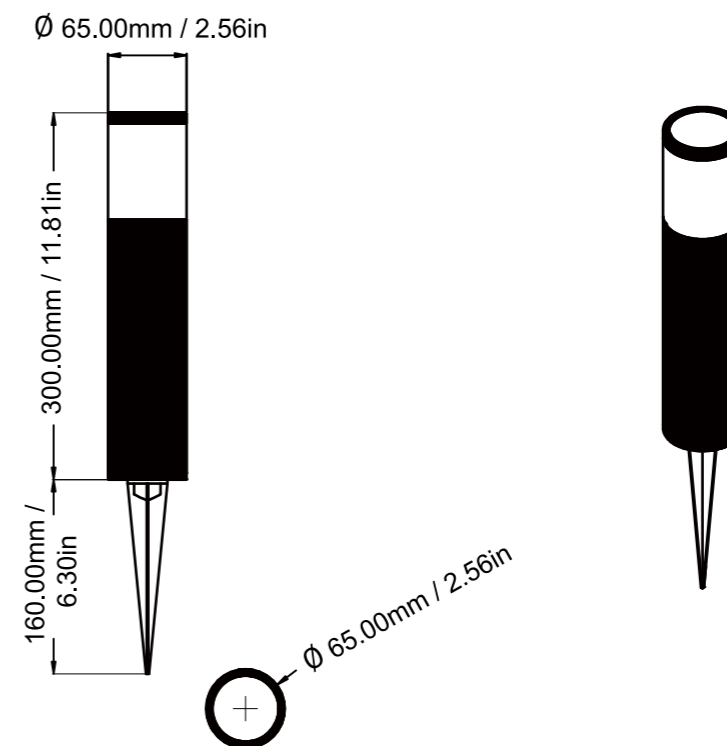

Dimension drawing of single lamp head (mm / inch)

Parameter

Model	Color	Power (W)	Light efficiency	luminous flux(±10%)	Working temperature	LED type	Angle	Adapter	Lamp holder (PCS)	Controlmode	Powersupplier version
SC-DCFL-023-AI-IP65-RGBTW-02-4	Mixed white	23W	12lm/W	280lm	-20℃~40℃	RGB3030/ 2200K3030/ 6500K3030	360°	24V/1A	4	Wi-Fi control +Bluetooth +button	American plug AC100-120V
	Cool white	22W	30lm/W	700lm							
	Warm White	22W	26lm/W	590lm							
	Red	15W	8.5lm/W	130lm							
	Green	15W	23lm/W	350lm							
	Blue	14.5w	4lm/W	68lm							
SC-DCFL-023-AW-IP65-RGBTW-02-4	Mixed white	23W	12lm/W	280lm							
	Cool white	22W	30lm/W	700lm							
	Warm White	22W	26lm/W	590lm							
	Red	15W	8.5lm/W	130lm							
	Green	15W	23lm/W	350lm							
	Blue	14.5w	4lm/W	68lm							
SC-DCFL-036-AI-IP65-RGBTW-02-6	Mixed white	36W	13lm/W	470lm	-20℃~40℃	RGB3030/ 2200K3030/ 6500K3030	360°	24V/1.5A	6	Wi-Fi control +Bluetooth +button	American plug AC100-120V
	Cool white	35W	33lm/W	1150lm							
	Warm White	35W	25lm/W	875lm							
	Red	18W	10lm/W	180lm							
	Green	18W	23lm/W	420lm							
	Blue	17w	5lm/W	85lm							
SC-DCFL-036-AW-IP65-RGBTW-02-6	Mixed white	36W	13lm/W	470lm							
	Cool white	35W	33lm/W	1150lm							
	Warm White	35W	25lm/W	875lm							
	Red	18W	10lm/W	180lm							
	Green	18W	23lm/W	420lm							
	Blue	17w	5lm/W	85lm