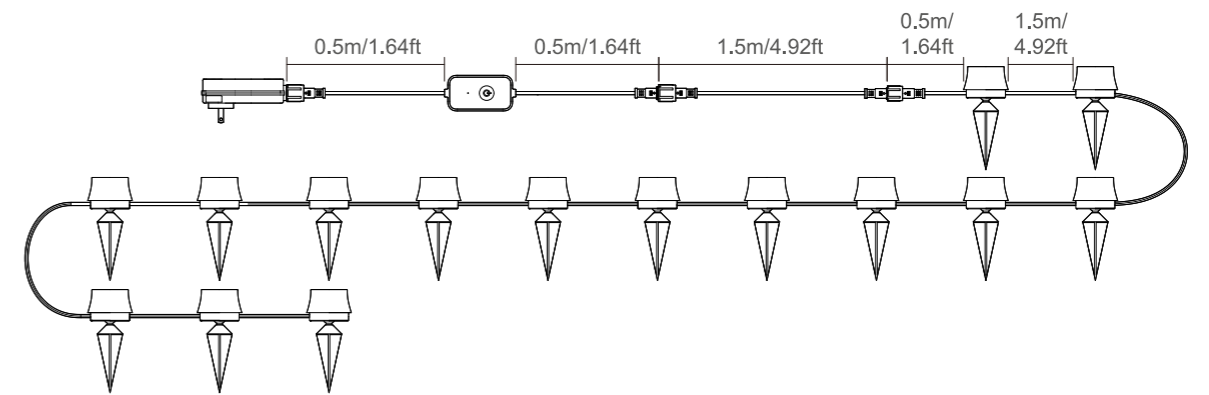

Dimensions (mm / feet)