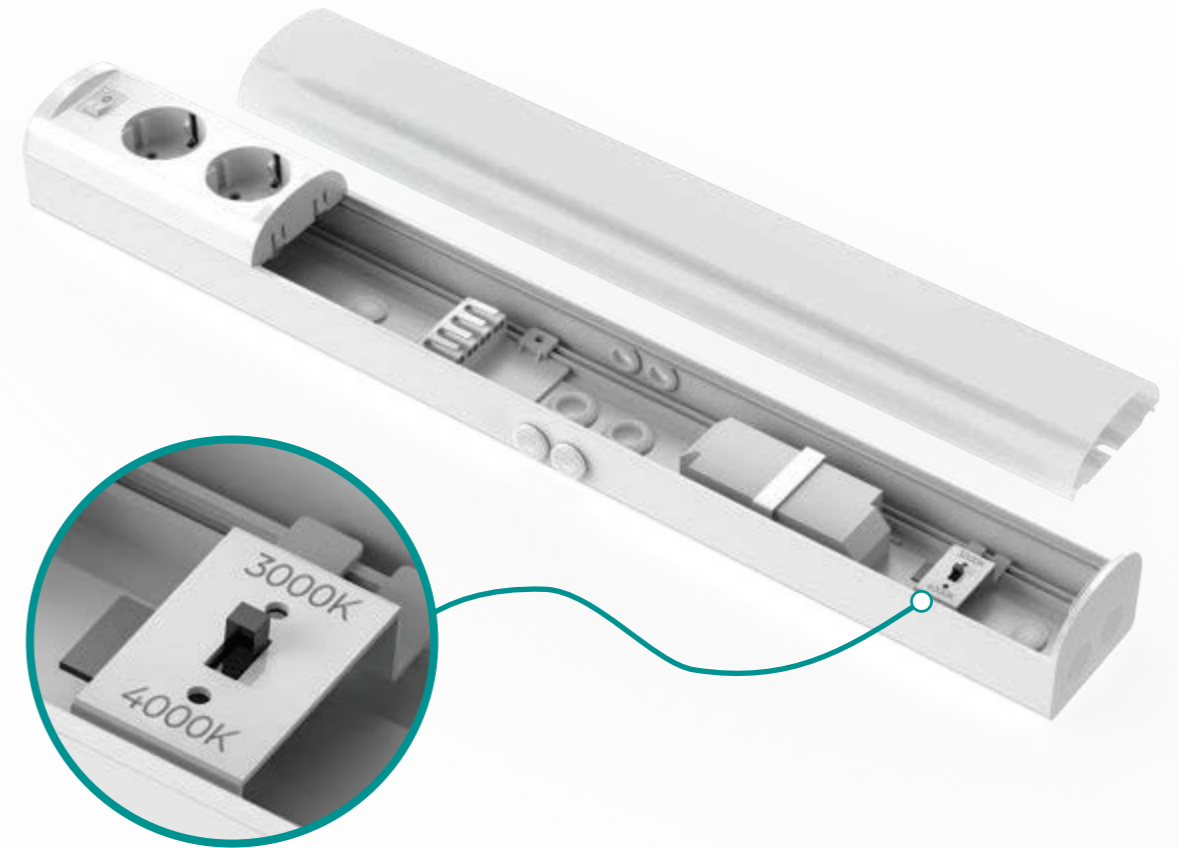

Color temperature options

When installing, you can choose 3000K or 4000K color temperature