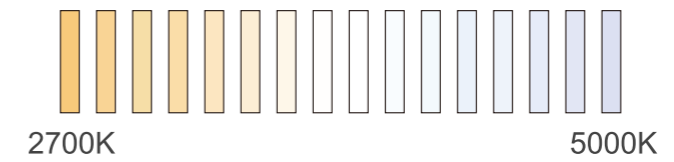

# Adjustable color and brightness

CCT adjustable, 2700-5000K color temperature can be adjusted at will.

1% Brightness

50% Brightness

100% Brightness

Dimming level, 1%-100% brightness adjustable.

works with amazon alexa