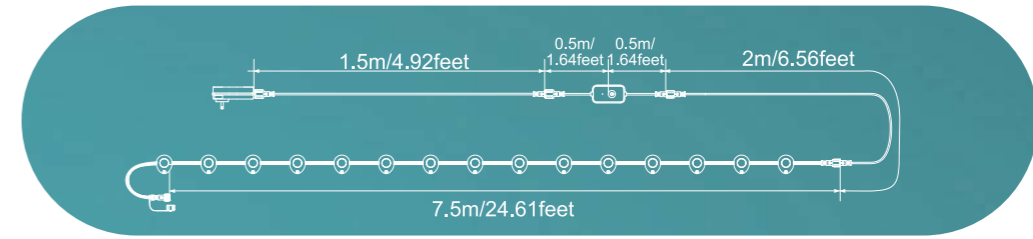

Dimensions

PC + ABS

PC+ABS housing, adding anti-UV particles, good weather/aging/yellowing resistance.