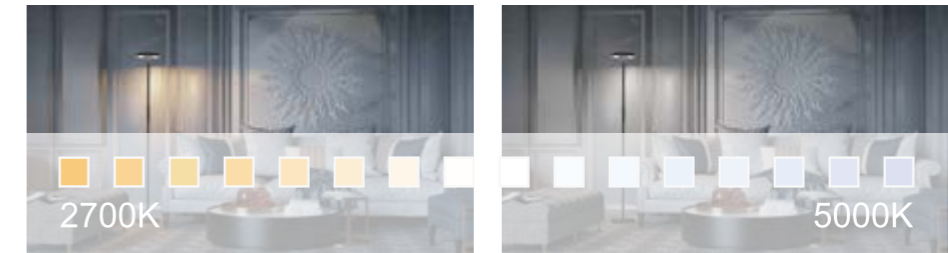

CCT adjustable, 2700-5000K color temperature can be adjusted at will.

The lamp holder can freely adjust the angle to 180°.

Product Model	SC-LDD-D250-AW-T024-RERGB
Input Voltage	100-240V
Input power White light / Warm light	24±10%W
Input power Red	5±10%W
Input power Green	3±10%W
Input power Blue	3±10%W
Input power RGB	10±10%W
Output DC voltage	24V
Working temperature	-10-40°C
CRI	CRI>80
Working temperature	-10-40°C
Light efficiency 5028-5477K	1550lm
Light efficiency 2725-2870K	1400lm