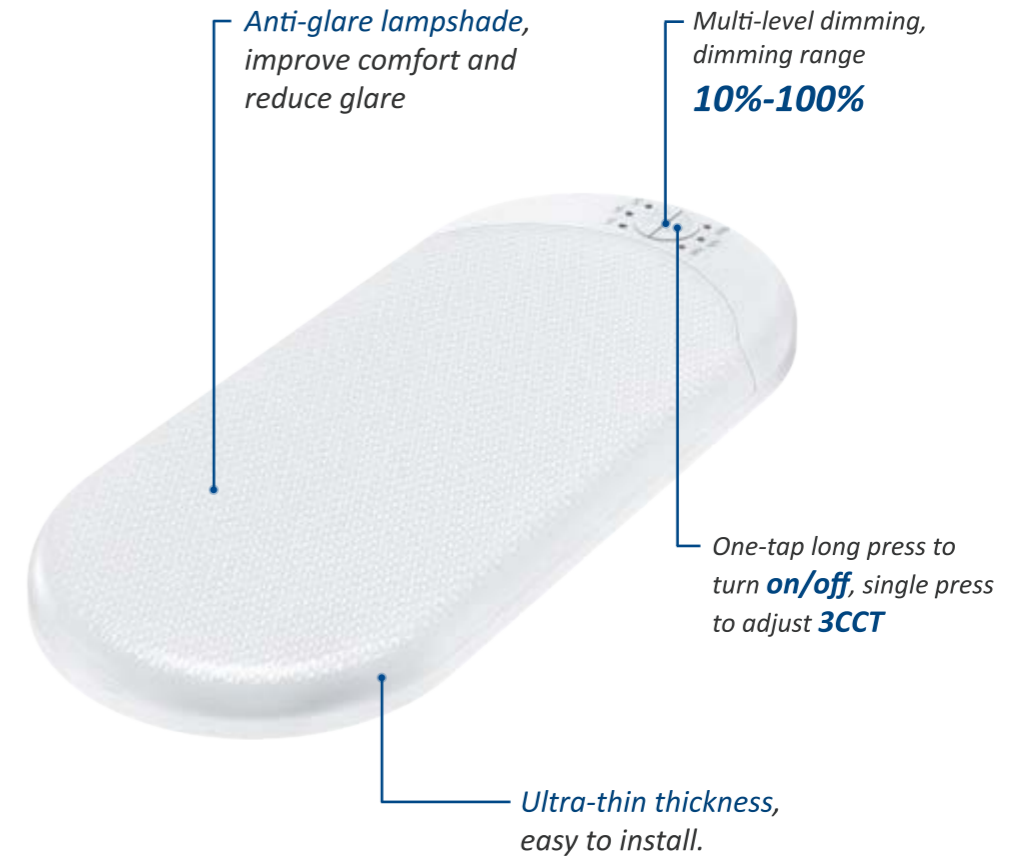

Cozy and inviting atmosphere

Balanced and neutral illumination

Crisp and bright illumination

2700K-3200K  
**Warm light**

4000K-4500K  
**Natural light**

6000K-6500K  
**Cool light**