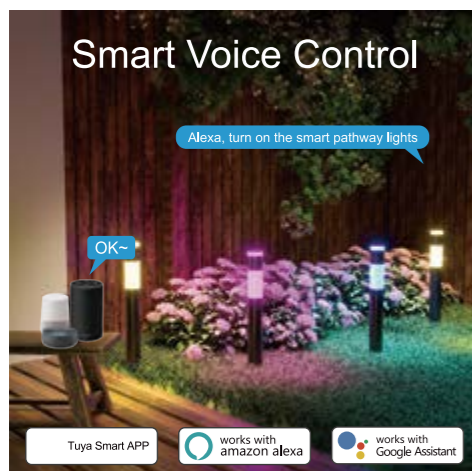

## CONTROL MODE

TUYA WIFI+Bluetooth, support Alexa, google assistant remote control + controller.

The lampshade is UV resistant PMMA material

The lamp body is made of high quality aluminium alloy

Die-cast aluminum shell, good heat dissipation, long lifetime of product.