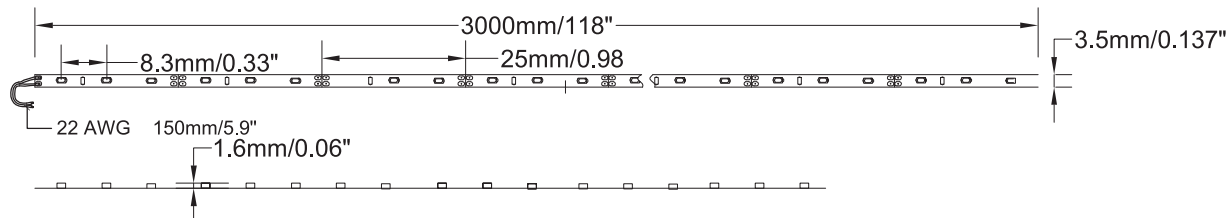

3.5mm Ultra-slim High Bright Flexible Strip

SC-ID35/IE35

Features:

1. 3020,3014 high bright LEDs;
2. 3.5mm ultra-narrow, suitable for different installation;
3. Three options: 78 LEDs/m(3020 LED), 90 LEDs/m, 120 LEDs/m(3014LED);
4. Different single color, 12V DC, 3m/reel, IP20;
5. Each section can be cut;
6. TUV,CE,RoHS compliant.

Application:

Suitable for advertising display, backlight, architecture decoration, indoor bar, dance hall, wine cabinet, floor, ceiling ,etc.

Technical parameters :

Model	Width (mm)	Max.Length (m)	Min.Length (mm)	LED Type	LED Qty. (pcs/m)	DC Voltage (V)	Max. Power (w/m)	Luminous Flux (lm/w)
SC-ID35-W	3.5	3	12.8	3020	78	12	12.4	990
SC-ID35-NW								980
SC-ID35-WW								940
SC-IE35-90-W	3.5	3	11.11	3014	90	12	11.0	950
SC-IE35-90-NW								940
SC-IE35-90-WW								900
SC-IE35-120-W	3.5	3	8.3	3014	120	12	14.4	1200
SC-IE35-120-NW								1150
SC-IE35-120-WW								1100

Dimension (Unit:mm):

SC-ID35

SC-IE35-90

SC-IE35-120

! Notice :

1. Install on flame-retardant surface with thickness >2mm;
2. Please read the specification carefully, make sure using environment conform to conditions in specification;
3. Please confirm input voltage before use, and disconnect power;
4. The serial connection length can't exceed 3 m;
5. Cut the strip according logo.