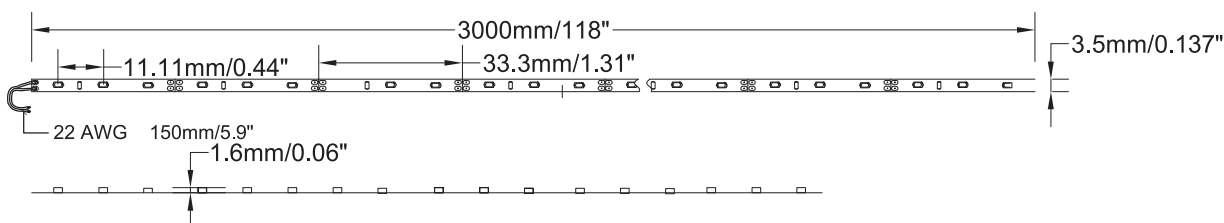

3.5mm Ultra-slim High Bright Flexible Strip

SC-ID35/IE35

Features:

1. 3020,3014 high bright LEDs;
2. 3.5mm ultra-narrow, suitable for different installation;
3. Three options: 78 LEDs/m(3020 LED), 90 LEDs/m, 120 LEDs/m(3014LED);
4. Different single color, 12V DC, 3m/reel, IP20;
5. Each section can be cut;
6. TUV,CE,RoHS compliant.

Application:

Suitable for advertising display, backlight, architecture decoration, indoor bar, dance hall, wine cabinet, floor, ceiling ,etc.

Technical parameters :

Model	Width (mm)	Max.Length (m)	Min.Length (mm)	LED Type	LED Qty. (pcs/m)	DC Voltage (V)	Max. Power (w/m)	Luminous Flux (lm/w)
SC-ID35-W	3.5	3	12.8	3020	78	12	12.4	990
SC-ID35-NW								980
SC-ID35-WW								940
SC-IE35-90-W	3.5	3	11.11	3014	90	12	11.0	950
SC-IE35-90-NW								940
SC-IE35-90-WW								900
SC-IE35-120-W	3.5	3	8.3	3014	120	12	14.4	1200
SC-IE35-120-NW								1150
SC-IE35-120-WW								1100

Dimension (Unit:mm):

SC-ID35

SC-IE35-90

SC-IE35-120

! Notice :

1. Install on flame-retardant surface with thickness >2mm;
2. Please read the specification carefully, make sure using environment conform to conditions in specification;
3. Please confirm input voltage before use, and disconnect power;
4. The serial connection length can't exceed 3 m;
5. Cut the strip according logo.