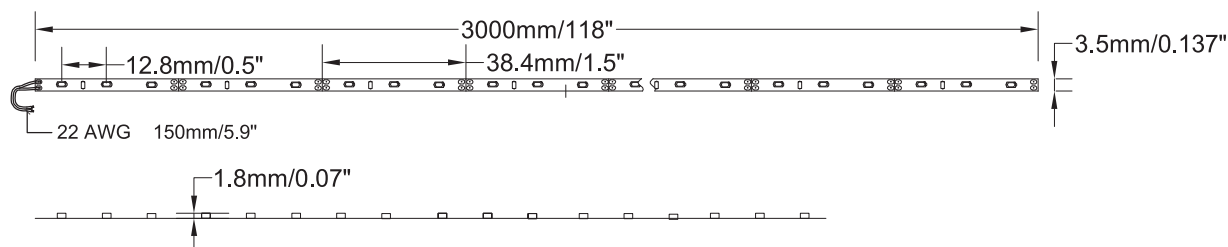

3.5mm Ultra-slim High Bright Flexible Strip

SC-ID35/IE35

Features:

1. 3020,3014 high bright LEDs;
2. 3.5mm ultra-narrow, suitable for different installation;
3. Three options: 78 LEDs/m(3020 LED), 90 LEDs/m, 120 LEDs/m(3014LED);
4. Different single color, 12V DC, 3m/reel, IP20;
5. Each section can be cut;
6. TUV,CE,RoHS compliant.

Application:

Suitable for advertising display, backlight, architecture decoration, indoor bar, dance hall, wine cabinet, floor, ceiling ,etc.

Technical parameters :

Model	Width (mm)	Max.Length (m)	Min.Length (mm)	LED Type	LED Qty. (pcs/m)	DC Voltage (V)	Max. Power (w/m)	Luminous Flux (lm/w)
SC-ID35-W	3.5	3	12.8	3020	78	12	12.4	990
SC-ID35-NW								980
SC-ID35-WW								940
SC-IE35-90-W	3.5	3	11.11	3014	90	12	11.0	950
SC-IE35-90-NW								940
SC-IE35-90-WW								900
SC-IE35-120-W	3.5	3	8.3	3014	120	12	14.4	1200
SC-IE35-120-NW								1150
SC-IE35-120-WW								1100

Dimension (Unit:mm):

SC-ID35

SC-IE35-90

SC-IE35-120

! Notice :

1. Install on flame-retardant surface with thickness >2mm;
2. Please read the specification carefully, make sure using environment conform to conditions in specification;
3. Please confirm input voltage before use, and disconnect power;
4. The serial connection length can't exceed 3 m;
5. Cut the strip according logo.