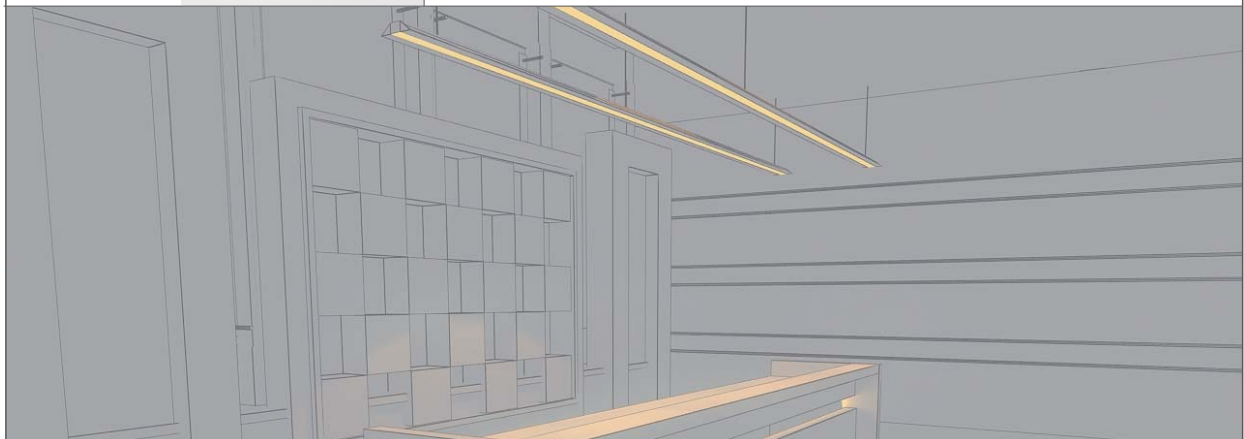

SC-ALH-02AS

SC-ALH-02AS ▼	Length ▼	Surface finish ▼
	520mm(standard) 1020mm(standard) 2000mm(standard) 3000mm(standard) (customized length is available. please contact our sales for detailed information)	6063Aluminum Silver oxidation

Sectional Dimensions(mm) ▼	Cover ▼		
	Transparent	Frosted	Opal

Accessories ▼	How to fix ▼
end cap * 2 clip * 2 screw * 2	1, With clip 2, With adhesive tape